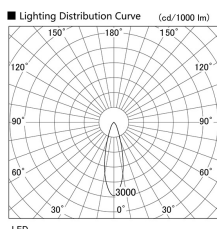

Item no. DD103-2530W8540

Series Name: Versa R-G (DD103)

Installation	Recessed mount
Type	Versa R-G (DD103)
Fixture wattage	23W
Beam angle	28 deg
Color Temp.	4000K
CRI	Ra>85
Luminous	2031 lm
Body	Die-cast aluminum alloy
Body finish	N/A
Trim finish	White
Reflector finish	N/A
IP Rate	IP20
Light source	COB module
Input Voltage	AC220~240V
Dimming Type	Non-Dimmable
Certificate	CE, CCC
Cut Hole	125mm