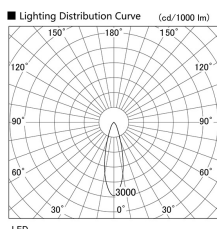

Item no. DD103-2530W8540

Series Name: Versa R-G (DD103)

Installation	Recessed mount
Type	
Fixture wattage	23W
Beam angle	28 deg
Color Temp.	4000K
CRI	Ra>85
Luminous	2031 lm
Body	Die-cast aluminum alloy
Body finish	N/A
Trim finish	White
Reflector finish	N/A
IP Rate	IP20
Light source	COB module
Input Voltage	AC220~240V
Dimming Type	Non-Dimmable
Certificate	CE, CCC
Cut Hole	125mm