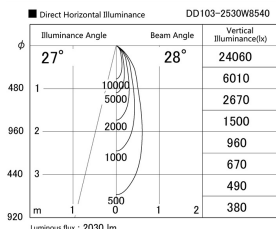

Item no. DD103-2530W8540

Series Name: Versa R-G (DD103)

Installation	Recessed mount
Type	
Fixture wattage	23W
Beam angle	28 deg
Color Temp.	4000K
CRI	Ra>85
Luminous	2031 lm
Body	Die-cast aluminum alloy
Body finish	N/A
Trim finish	White
Reflector finish	N/A
IP Rate	IP20
Light source	COB module
Input Voltage	AC220~240V
Dimming Type	Non-Dimmable
Certificate	CE, CCC
Cut Hole	125mm