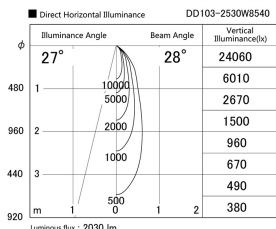

Item no. DD103-2530W8540

Series Name: Versa R-G (DD103)

Installation	Recessed mount
Type	Versa R-G (DD103)
Fixture wattage	23W
Beam angle	28 deg
Color Temp.	4000K
CRI	Ra>85
Luminous	2031 lm
Body	Die-cast aluminum alloy
Body finish	N/A
Trim finish	White
Reflector finish	N/A
IP Rate	IP20
Light source	COB module
Input Voltage	AC220~240V
Dimming Type	Non-Dimmable
Certificate	CE, CCC
Cut Hole	125mm