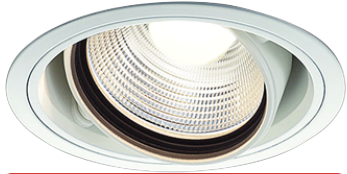

Item no. DD103-2530W9027

Series Name: Versa R-G (DD103)

DISCONTINUED

Installation	Recessed mount
Type	Versa R-G (DD103)
Fixture wattage	23W
Beam angle	28 deg
Color Temp.	2700K
CRI	Ra>90
Luminous	1721 lm
Body	Die-cast aluminum alloy
Body finish	N/A
Trim finish	White
Reflector finish	N/A
IP Rate	IP20
Light source	COB module
Input Voltage	AC220~240V
Dimming Type	Non-Dimmable
Certificate	CE, CCC
Cut Hole	125mm