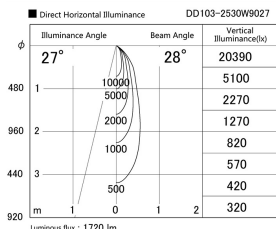

Item no. DD103-2530W9027

Series Name: Versa R-G (DD103)

Installation	Recessed mount
Type	
Fixture wattage	23W
Beam angle	28 deg
Color Temp.	2700K
CRI	Ra>90
Luminous	1721 lm
Body	Die-cast aluminum alloy
Body finish	N/A
Trim finish	White
Reflector finish	N/A
IP Rate	IP20
Light source	COB module
Input Voltage	AC220~240V
Dimming Type	Non-Dimmable
Certificate	CE, CCC
Cut Hole	125mm