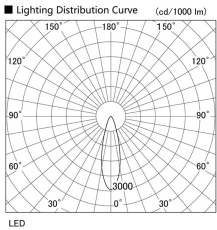

Item no. DD103-2530W9027

Series Name: Versa R-G (DD103)

DISCONTINUED

Installation	Recessed mount
Type	Versa R-G (DD103)
Fixture wattage	23W
Beam angle	28 deg
Color Temp.	2700K
CRI	Ra>90
Luminous	1721 lm
Body	Die-cast aluminum alloy
Body finish	N/A
Trim finish	White
Reflector finish	N/A
IP Rate	IP20
Light source	COB module
Input Voltage	AC220~240V
Dimming Type	Non-Dimmable
Certificate	CE, CCC
Cut Hole	125mm