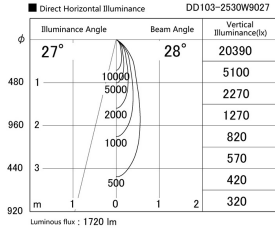

Item no. DD103-2530W9027

Series Name: Versa R-G (DD103)

DISCONTINUED

Installation	Recessed mount
Type	Versa R-G (DD103)
Fixture wattage	23W
Beam angle	28 deg
Color Temp.	2700K
CRI	Ra>90
Luminous	1721 lm
Body	Die-cast aluminum alloy
Body finish	N/A
Trim finish	White
Reflector finish	N/A
IP Rate	IP20
Light source	COB module
Input Voltage	AC220~240V
Dimming Type	Non-Dimmable
Certificate	CE, CCC
Cut Hole	125mm