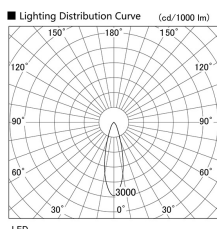

Item no. DD103-2530W9027

Series Name: Versa R-G (DD103)

Installation	Recessed mount
Type	
Fixture wattage	23W
Beam angle	28 deg
Color Temp.	2700K
CRI	Ra>90
Luminous	1721 lm
Body	Die-cast aluminum alloy
Body finish	N/A
Trim finish	White
Reflector finish	N/A
IP Rate	IP20
Light source	COB module
Input Voltage	AC220~240V
Dimming Type	Non-Dimmable
Certificate	CE, CCC
Cut Hole	125mm