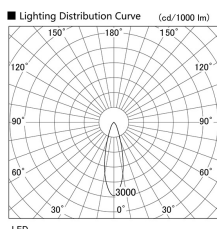

Item no. DD103-2530W9030

Series Name: Versa R-G (DD103)

Installation	Recessed mount
Type	
Fixture wattage	23W
Beam angle	28 deg
Color Temp.	3000K
CRI	Ra>90
Luminous	1793 lm
Body	Die-cast aluminum alloy
Body finish	N/A
Trim finish	White
Reflector finish	N/A
IP Rate	IP20
Light source	COB module
Input Voltage	AC220~240V
Dimming Type	Non-Dimmable
Certificate	CE, CCC
Cut Hole	125mm