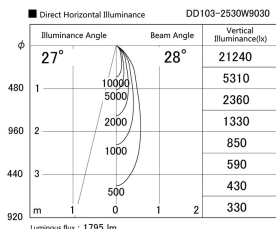

Item no. DD103-2530W9030

Series Name: Versa R-G (DD103)

Installation	Recessed mount
Type	
Fixture wattage	23W
Beam angle	28 deg
Color Temp.	3000K
CRI	Ra>90
Luminous	1793 lm
Body	Die-cast aluminum alloy
Body finish	N/A
Trim finish	White
Reflector finish	N/A
IP Rate	IP20
Light source	COB module
Input Voltage	AC220~240V
Dimming Type	Non-Dimmable
Certificate	CE, CCC
Cut Hole	125mm