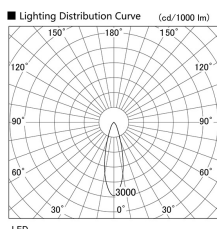

Item no. DD103-2530W9035

Series Name: Versa R-G (DD103)

Installation	Recessed mount
Type	
Fixture wattage	23W
Beam angle	28 deg
Color Temp.	3500K
CRI	Ra>90
Luminous	1829 lm
Body	Die-cast aluminum alloy
Body finish	N/A
Trim finish	White
Reflector finish	N/A
IP Rate	IP20
Light source	COB module
Input Voltage	AC220~240V
Dimming Type	Non-Dimmable
Certificate	CE, CCC
Cut Hole	125mm