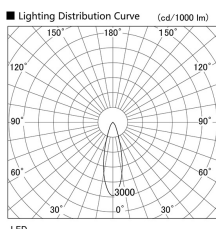

Item no. DD103-2530W9035

Series Name: Versa R-G (DD103)

Installation	Recessed mount
Type	
Fixture wattage	23W
Beam angle	28 deg
Color Temp.	3500K
CRI	Ra>90
Luminous	1829 lm
Body	Die-cast aluminum alloy
Body finish	N/A
Trim finish	White
Reflector finish	N/A
IP Rate	IP20
Light source	COB module
Input Voltage	AC220~240V
Dimming Type	Non-Dimmable
Certificate	CE, CCC
Cut Hole	125mm