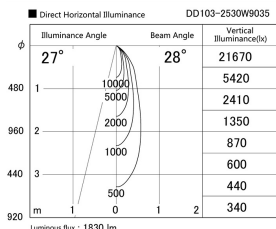

Item no. DD103-2530W9035

Series Name: Versa R-G (DD103)

Installation	Recessed mount
Type	
Fixture wattage	23W
Beam angle	28 deg
Color Temp.	3500K
CRI	Ra>90
Luminous	1829 lm
Body	Die-cast aluminum alloy
Body finish	N/A
Trim finish	White
Reflector finish	N/A
IP Rate	IP20
Light source	COB module
Input Voltage	AC220~240V
Dimming Type	Non-Dimmable
Certificate	CE, CCC
Cut Hole	125mm