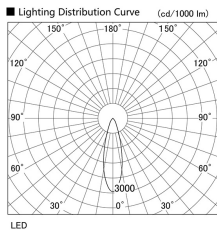

Item no. DD103-2530W9040

Series Name: Versa R-G (DD103)

Installation	Recessed mount
Type	
Fixture wattage	23W
Beam angle	28 deg
Color Temp.	4000K
CRI	Ra>90
Luminous	1847 lm
Body	Die-cast aluminum alloy
Body finish	N/A
Trim finish	White
Reflector finish	N/A
IP Rate	IP20
Light source	COB module
Input Voltage	AC220~240V
Dimming Type	Non-Dimmable
Certificate	CE, CCC
Cut Hole	125mm