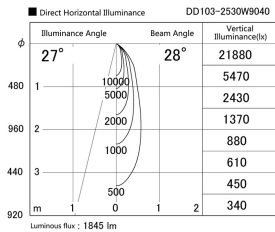

Item no. DD103-2530W9040

Series Name: Versa R-G (DD103)

Installation	Recessed mount
Type	Versa R-G (DD103)
Fixture wattage	23W
Beam angle	28 deg
Color Temp.	4000K
CRI	Ra>90
Luminous	1847 lm
Body	Die-cast aluminum alloy
Body finish	N/A
Trim finish	White
Reflector finish	N/A
IP Rate	IP20
Light source	COB module
Input Voltage	AC220~240V
Dimming Type	Non-Dimmable
Certificate	CE, CCC
Cut Hole	125mm