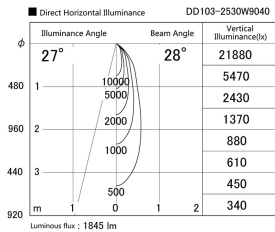

Item no. DD103-2530W9040

Series Name: Versa R-G (DD103)

Installation	Recessed mount
Type	
Fixture wattage	23W
Beam angle	28 deg
Color Temp.	4000K
CRI	Ra>90
Luminous	1847 lm
Body	Die-cast aluminum alloy
Body finish	N/A
Trim finish	White
Reflector finish	N/A
IP Rate	IP20
Light source	COB module
Input Voltage	AC220~240V
Dimming Type	Non-Dimmable
Certificate	CE, CCC
Cut Hole	125mm