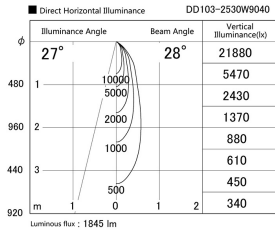

Item no. DD103-2530W9040

Series Name: Versa R-G (DD103)

Installation	Recessed mount
Type	
Fixture wattage	23W
Beam angle	28 deg
Color Temp.	4000K
CRI	Ra>90
Luminous	1847 lm
Body	Die-cast aluminum alloy
Body finish	N/A
Trim finish	White
Reflector finish	N/A
IP Rate	IP20
Light source	COB module
Input Voltage	AC220~240V
Dimming Type	Non-Dimmable
Certificate	CE, CCC
Cut Hole	125mm