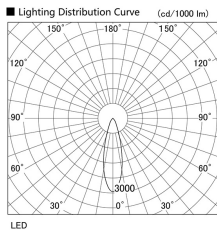

Item no. DD103-2530W9040

Series Name: Versa R-G (DD103)

Installation	Recessed mount
Type	Versa R-G (DD103)
Fixture wattage	23W
Beam angle	28 deg
Color Temp.	4000K
CRI	Ra>90
Luminous	1847 lm
Body	Die-cast aluminum alloy
Body finish	N/A
Trim finish	White
Reflector finish	N/A
IP Rate	IP20
Light source	COB module
Input Voltage	AC220~240V
Dimming Type	Non-Dimmable
Certificate	CE, CCC
Cut Hole	125mm