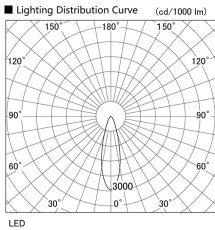

Item no. DD103-2530W9040

Series Name: Versa R-G (DD103)

Installation	Recessed mount
Type	
Fixture wattage	23W
Beam angle	28 deg
Color Temp.	4000K
CRI	Ra>90
Luminous	1847 lm
Body	Die-cast aluminum alloy
Body finish	N/A
Trim finish	White
Reflector finish	N/A
IP Rate	IP20
Light source	COB module
Input Voltage	AC220~240V
Dimming Type	Non-Dimmable
Certificate	CE, CCC
Cut Hole	125mm