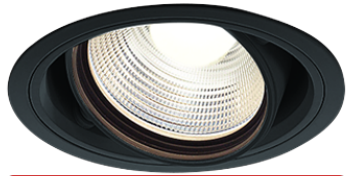

Item no. DD103-2540B8527

Series Name: Versa R-G (DD103)

DISCONTINUED

Installation	Recessed mount
Type	Versa R-G (DD103)
Fixture wattage	23W
Beam angle	38 deg
Color Temp.	2700K
CRI	Ra>85
Luminous	1895 lm
Body	Die-cast aluminum alloy
Body finish	N/A
Trim finish	Black
Reflector finish	N/A
IP Rate	IP20
Light source	COB module
Input Voltage	AC220~240V
Dimming Type	Non-Dimmable
Certificate	CE, CCC
Cut Hole	125mm