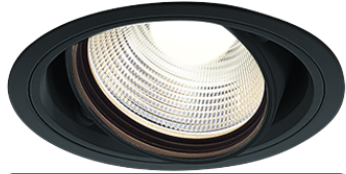

Item no. DD103-2540B8527

Series Name: Versa R-G (DD103)

DISCONTINUED

Installation	Recessed mount
Type	
Fixture wattage	23W
Beam angle	38 deg
Color Temp.	2700K
CRI	Ra>85
Luminous	1895 lm
Body	Die-cast aluminum alloy
Body finish	N/A
Trim finish	Black
Reflector finish	N/A
IP Rate	IP20
Light source	COB module
Input Voltage	AC220~240V
Dimming Type	Non-Dimmable
Certificate	CE, CCC
Cut Hole	125mm