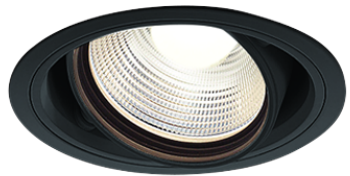

Item no. DD103-2540B8535

Series Name: Versa R-G (DD103)

**DISCONTINUED**

Installation	Recessed mount
Type	
Fixture wattage	23W
Beam angle	38 deg
Color Temp.	3500K
CRI	Ra>85
Luminous	2013 lm
Body	Die-cast aluminum alloy
Body finish	N/A
Trim finish	Black
Reflector finish	N/A
IP Rate	IP20
Light source	COB module
Input Voltage	AC220~240V
Dimming Type	Non-Dimmable
Certificate	CE, CCC
Cut Hole	125mm