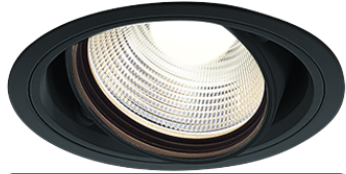

Item no. DD103-2540B9027

Series Name: Versa R-G (DD103)

DISCONTINUED

Installation	Recessed mount
Type	
Fixture wattage	23W
Beam angle	38 deg
Color Temp.	2700K
CRI	Ra>90
Luminous	1723 lm
Body	Die-cast aluminum alloy
Body finish	N/A
Trim finish	Black
Reflector finish	N/A
IP Rate	IP20
Light source	COB module
Input Voltage	AC220~240V
Dimming Type	Non-Dimmable
Certificate	CE, CCC
Cut Hole	125mm