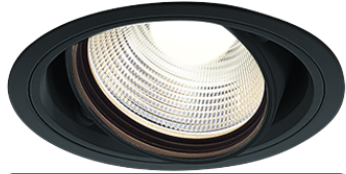

Item no. DD103-2540B9030

Series Name: Versa R-G (DD103)

**DISCONTINUED**

Installation	Recessed mount
Type	
Fixture wattage	23W
Beam angle	38 deg
Color Temp.	3000K
CRI	Ra>90
Luminous	1795 lm
Body	Die-cast aluminum alloy
Body finish	N/A
Trim finish	Black
Reflector finish	N/A
IP Rate	IP20
Light source	COB module
Input Voltage	AC220~240V
Dimming Type	Non-Dimmable
Certificate	CE, CCC
Cut Hole	125mm