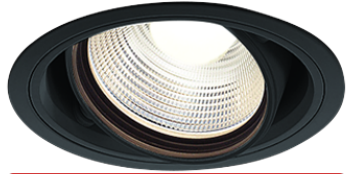

Item no. DD103-2540B9030

Series Name: Versa R-G (DD103)

**DISCONTINUED**

Installation	Recessed mount
Type	Versa R-G (DD103)
Fixture wattage	23W
Beam angle	38 deg
Color Temp.	3000K
CRI	Ra>90
Luminous	1795 lm
Body	Die-cast aluminum alloy
Body finish	N/A
Trim finish	Black
Reflector finish	N/A
IP Rate	IP20
Light source	COB module
Input Voltage	AC220~240V
Dimming Type	Non-Dimmable
Certificate	CE, CCC
Cut Hole	125mm