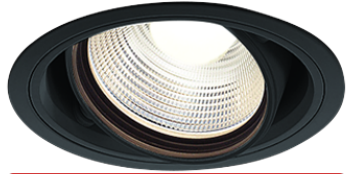

Item no. DD103-2540B9035

Series Name: Versa R-G (DD103)

**DISCONTINUED**

Installation	Recessed mount
Type	Versa R-G (DD103)
Fixture wattage	23W
Beam angle	38 deg
Color Temp.	3500K
CRI	Ra>90
Luminous	1831 lm
Body	Die-cast aluminum alloy
Body finish	N/A
Trim finish	Black
Reflector finish	N/A
IP Rate	IP20
Light source	COB module
Input Voltage	AC220~240V
Dimming Type	Non-Dimmable
Certificate	CE, CCC
Cut Hole	125mm