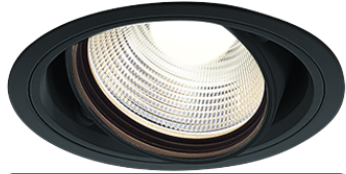

Item no. DD103-2540B9040

Series Name: Versa R-G (DD103)

**DISCONTINUED**

Installation	Recessed mount
Type	
Fixture wattage	23W
Beam angle	38 deg
Color Temp.	4000K
CRI	Ra>90
Luminous	1849 lm
Body	Die-cast aluminum alloy
Body finish	N/A
Trim finish	Black
Reflector finish	N/A
IP Rate	IP20
Light source	COB module
Input Voltage	AC220~240V
Dimming Type	Non-Dimmable
Certificate	CE, CCC
Cut Hole	125mm