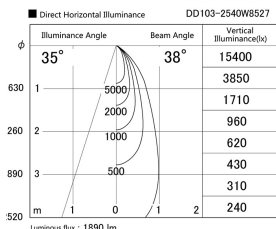

Item no. DD103-2540W8527

Series Name: Versa R-G (DD103)

Installation	Recessed mount
Type	
Fixture wattage	23W
Beam angle	38 deg
Color Temp.	2700K
CRI	Ra>85
Luminous	1895 lm
Body	Die-cast aluminum alloy
Body finish	N/A
Trim finish	White
Reflector finish	N/A
IP Rate	IP20
Light source	COB module
Input Voltage	AC220~240V
Dimming Type	Non-Dimmable
Certificate	CE, CCC
Cut Hole	125mm