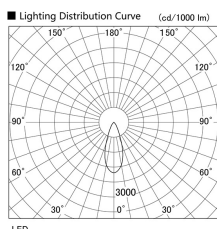

Item no. DD103-2540W8527

Series Name: Versa R-G (DD103)

Installation	Recessed mount
Type	
Fixture wattage	23W
Beam angle	38 deg
Color Temp.	2700K
CRI	Ra>85
Luminous	1895 lm
Body	Die-cast aluminum alloy
Body finish	N/A
Trim finish	White
Reflector finish	N/A
IP Rate	IP20
Light source	COB module
Input Voltage	AC220~240V
Dimming Type	Non-Dimmable
Certificate	CE, CCC
Cut Hole	125mm