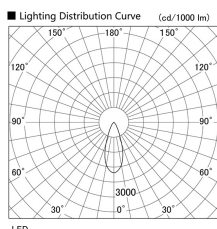

Item no. DD103-2540W8527

Series Name: Versa R-G (DD103)

Installation	Recessed mount
Type	Versa R-G (DD103)
Fixture wattage	23W
Beam angle	38 deg
Color Temp.	2700K
CRI	Ra>85
Luminous	1895 lm
Body	Die-cast aluminum alloy
Body finish	N/A
Trim finish	White
Reflector finish	N/A
IP Rate	IP20
Light source	COB module
Input Voltage	AC220~240V
Dimming Type	Non-Dimmable
Certificate	CE, CCC
Cut Hole	125mm