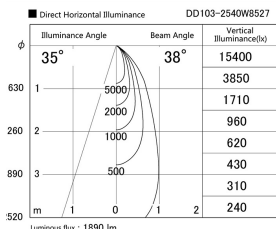

Item no. DD103-2540W8527

Series Name: Versa R-G (DD103)

Installation	Recessed mount
Type	Versa R-G (DD103)
Fixture wattage	23W
Beam angle	38 deg
Color Temp.	2700K
CRI	Ra>85
Luminous	1895 lm
Body	Die-cast aluminum alloy
Body finish	N/A
Trim finish	White
Reflector finish	N/A
IP Rate	IP20
Light source	COB module
Input Voltage	AC220~240V
Dimming Type	Non-Dimmable
Certificate	CE, CCC
Cut Hole	125mm