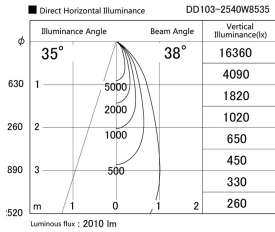

Item no. DD103-2540W8535

Series Name: Versa R-G (DD103)

Installation	Recessed mount
Type	
Fixture wattage	23W
Beam angle	38 deg
Color Temp.	3500K
CRI	Ra>85
Luminous	2013 lm
Body	Die-cast aluminum alloy
Body finish	N/A
Trim finish	White
Reflector finish	N/A
IP Rate	IP20
Light source	COB module
Input Voltage	AC220~240V
Dimming Type	Non-Dimmable
Certificate	CE, CCC
Cut Hole	125mm