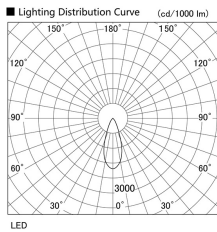

Item no. DD103-2540W8535

Series Name: Versa R-G (DD103)

Installation	Recessed mount
Type	
Fixture wattage	23W
Beam angle	38 deg
Color Temp.	3500K
CRI	Ra>85
Luminous	2013 lm
Body	Die-cast aluminum alloy
Body finish	N/A
Trim finish	White
Reflector finish	N/A
IP Rate	IP20
Light source	COB module
Input Voltage	AC220~240V
Dimming Type	Non-Dimmable
Certificate	CE, CCC
Cut Hole	125mm