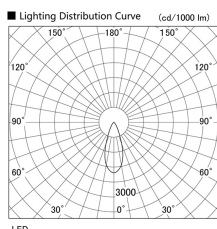

Item no. DD103-2540W8540

Series Name: Versa R-G (DD103)

Installation	Recessed mount
Type	
Fixture wattage	23W
Beam angle	38 deg
Color Temp.	4000K
CRI	Ra>85
Luminous	2033 lm
Body	Die-cast aluminum alloy
Body finish	N/A
Trim finish	White
Reflector finish	N/A
IP Rate	IP20
Light source	COB module
Input Voltage	AC220~240V
Dimming Type	Non-Dimmable
Certificate	CE, CCC
Cut Hole	125mm