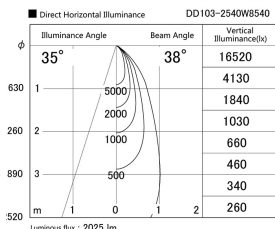

Item no. DD103-2540W8540

Series Name: Versa R-G (DD103)

Installation	Recessed mount
Type	Versa R-G (DD103)
Fixture wattage	23W
Beam angle	38 deg
Color Temp.	4000K
CRI	Ra>85
Luminous	2033 lm
Body	Die-cast aluminum alloy
Body finish	N/A
Trim finish	White
Reflector finish	N/A
IP Rate	IP20
Light source	COB module
Input Voltage	AC220~240V
Dimming Type	Non-Dimmable
Certificate	CE, CCC
Cut Hole	125mm