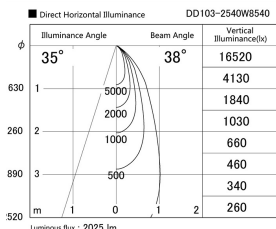

Item no. DD103-2540W8540

Series Name: Versa R-G (DD103)

Installation	Recessed mount
Type	
Fixture wattage	23W
Beam angle	38 deg
Color Temp.	4000K
CRI	Ra>85
Luminous	2033 lm
Body	Die-cast aluminum alloy
Body finish	N/A
Trim finish	White
Reflector finish	N/A
IP Rate	IP20
Light source	COB module
Input Voltage	AC220~240V
Dimming Type	Non-Dimmable
Certificate	CE, CCC
Cut Hole	125mm