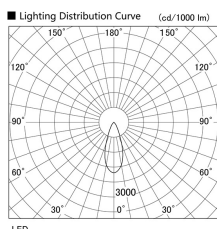

Item no. DD103-2540W8540

Series Name: Versa R-G (DD103)

Installation	Recessed mount
Type	Versa R-G (DD103)
Fixture wattage	23W
Beam angle	38 deg
Color Temp.	4000K
CRI	Ra>85
Luminous	2033 lm
Body	Die-cast aluminum alloy
Body finish	N/A
Trim finish	White
Reflector finish	N/A
IP Rate	IP20
Light source	COB module
Input Voltage	AC220~240V
Dimming Type	Non-Dimmable
Certificate	CE, CCC
Cut Hole	125mm