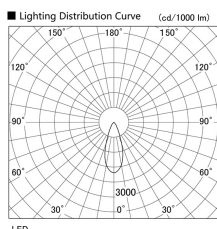

Item no. DD103-2540W9027

Series Name: Versa R-G (DD103)

Installation	Recessed mount
Type	
Fixture wattage	23W
Beam angle	38 deg
Color Temp.	2700K
CRI	Ra>90
Luminous	1723 lm
Body	Die-cast aluminum alloy
Body finish	N/A
Trim finish	White
Reflector finish	N/A
IP Rate	IP20
Light source	COB module
Input Voltage	AC220~240V
Dimming Type	Non-Dimmable
Certificate	CE, CCC
Cut Hole	125mm