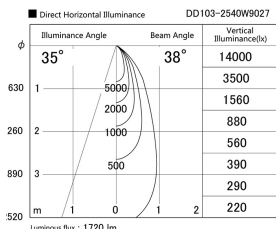

Item no. DD103-2540W9027

Series Name: Versa R-G (DD103)

Installation	Recessed mount
Type	
Fixture wattage	23W
Beam angle	38 deg
Color Temp.	2700K
CRI	Ra>90
Luminous	1723 lm
Body	Die-cast aluminum alloy
Body finish	N/A
Trim finish	White
Reflector finish	N/A
IP Rate	IP20
Light source	COB module
Input Voltage	AC220~240V
Dimming Type	Non-Dimmable
Certificate	CE, CCC
Cut Hole	125mm