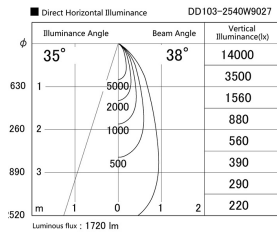

Item no. DD103-2540W9027

Series Name: Versa R-G (DD103)

Installation	Recessed mount
Type	Versa R-G (DD103)
Fixture wattage	23W
Beam angle	38 deg
Color Temp.	2700K
CRI	Ra>90
Luminous	1723 lm
Body	Die-cast aluminum alloy
Body finish	N/A
Trim finish	White
Reflector finish	N/A
IP Rate	IP20
Light source	COB module
Input Voltage	AC220~240V
Dimming Type	Non-Dimmable
Certificate	CE, CCC
Cut Hole	125mm