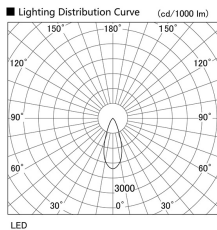

Item no. DD103-2540W9027

Series Name: Versa R-G (DD103)

Installation	Recessed mount
Type	Versa R-G (DD103)
Fixture wattage	23W
Beam angle	38 deg
Color Temp.	2700K
CRI	Ra>90
Luminous	1723 lm
Body	Die-cast aluminum alloy
Body finish	N/A
Trim finish	White
Reflector finish	N/A
IP Rate	IP20
Light source	COB module
Input Voltage	AC220~240V
Dimming Type	Non-Dimmable
Certificate	CE, CCC
Cut Hole	125mm