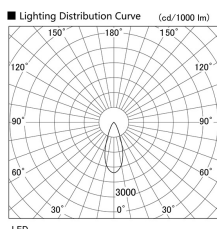

Item no. DD103-2540W9030

Series Name: Versa R-G (DD103)

Installation	Recessed mount
Type	
Fixture wattage	23W
Beam angle	38 deg
Color Temp.	3000K
CRI	Ra>90
Luminous	1795 lm
Body	Die-cast aluminum alloy
Body finish	N/A
Trim finish	White
Reflector finish	N/A
IP Rate	IP20
Light source	COB module
Input Voltage	AC220~240V
Dimming Type	Non-Dimmable
Certificate	CE, CCC
Cut Hole	125mm