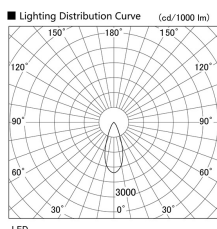

Item no. DD103-2540W9030

Series Name: Versa R-G (DD103)

Installation	Recessed mount
Type	Versa R-G (DD103)
Fixture wattage	23W
Beam angle	38 deg
Color Temp.	3000K
CRI	Ra>90
Luminous	1795 lm
Body	Die-cast aluminum alloy
Body finish	N/A
Trim finish	White
Reflector finish	N/A
IP Rate	IP20
Light source	COB module
Input Voltage	AC220~240V
Dimming Type	Non-Dimmable
Certificate	CE, CCC
Cut Hole	125mm