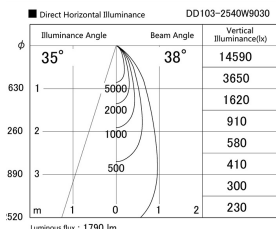

Item no. DD103-2540W9030

Series Name: Versa R-G (DD103)

Installation	Recessed mount
Type	
Fixture wattage	23W
Beam angle	38 deg
Color Temp.	3000K
CRI	Ra>90
Luminous	1795 lm
Body	Die-cast aluminum alloy
Body finish	N/A
Trim finish	White
Reflector finish	N/A
IP Rate	IP20
Light source	COB module
Input Voltage	AC220~240V
Dimming Type	Non-Dimmable
Certificate	CE, CCC
Cut Hole	125mm