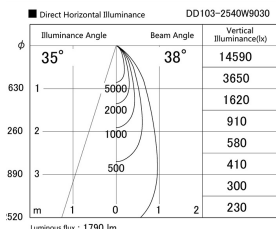

Item no. DD103-2540W9030

Series Name: Versa R-G (DD103)

Installation	Recessed mount
Type	Versa R-G (DD103)
Fixture wattage	23W
Beam angle	38 deg
Color Temp.	3000K
CRI	Ra>90
Luminous	1795 lm
Body	Die-cast aluminum alloy
Body finish	N/A
Trim finish	White
Reflector finish	N/A
IP Rate	IP20
Light source	COB module
Input Voltage	AC220~240V
Dimming Type	Non-Dimmable
Certificate	CE, CCC
Cut Hole	125mm