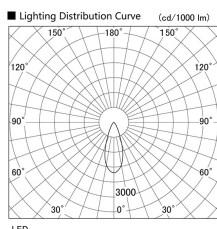

Item no. DD103-2540W9035

Series Name: Versa R-G (DD103)

Installation	Recessed mount
Type	
Fixture wattage	23W
Beam angle	38 deg
Color Temp.	3500K
CRI	Ra>90
Luminous	1831 lm
Body	Die-cast aluminum alloy
Body finish	N/A
Trim finish	White
Reflector finish	N/A
IP Rate	IP20
Light source	COB module
Input Voltage	AC220~240V
Dimming Type	Non-Dimmable
Certificate	CE, CCC
Cut Hole	125mm