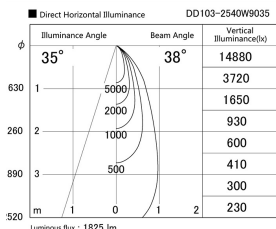

Item no. DD103-2540W9035

Series Name: Versa R-G (DD103)

Installation	Recessed mount
Type	
Fixture wattage	23W
Beam angle	38 deg
Color Temp.	3500K
CRI	Ra>90
Luminous	1831 lm
Body	Die-cast aluminum alloy
Body finish	N/A
Trim finish	White
Reflector finish	N/A
IP Rate	IP20
Light source	COB module
Input Voltage	AC220~240V
Dimming Type	Non-Dimmable
Certificate	CE, CCC
Cut Hole	125mm