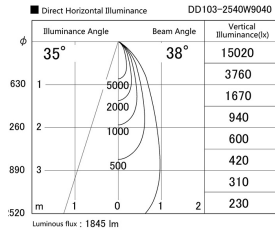

Item no. DD103-2540W9040

Series Name: Versa R-G (DD103)

Installation	Recessed mount
Type	Versa R-G (DD103)
Fixture wattage	23W
Beam angle	38 deg
Color Temp.	4000K
CRI	Ra>90
Luminous	1849 lm
Body	Die-cast aluminum alloy
Body finish	N/A
Trim finish	White
Reflector finish	N/A
IP Rate	IP20
Light source	COB module
Input Voltage	AC220~240V
Dimming Type	Non-Dimmable
Certificate	CE, CCC
Cut Hole	125mm