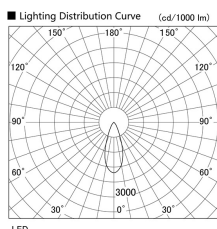

Item no. DD103-2540W9040

Series Name: Versa R-G (DD103)

Installation	Recessed mount
Type	
Fixture wattage	23W
Beam angle	38 deg
Color Temp.	4000K
CRI	Ra>90
Luminous	1849 lm
Body	Die-cast aluminum alloy
Body finish	N/A
Trim finish	White
Reflector finish	N/A
IP Rate	IP20
Light source	COB module
Input Voltage	AC220~240V
Dimming Type	Non-Dimmable
Certificate	CE, CCC
Cut Hole	125mm