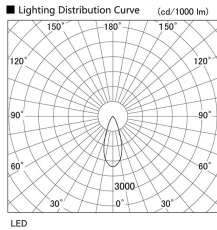

Item no. DD103-2540W9040

Series Name: Versa R-G (DD103)

Installation	Recessed mount
Type	Versa R-G (DD103)
Fixture wattage	23W
Beam angle	38 deg
Color Temp.	4000K
CRI	Ra>90
Luminous	1849 lm
Body	Die-cast aluminum alloy
Body finish	N/A
Trim finish	White
Reflector finish	N/A
IP Rate	IP20
Light source	COB module
Input Voltage	AC220~240V
Dimming Type	Non-Dimmable
Certificate	CE, CCC
Cut Hole	125mm