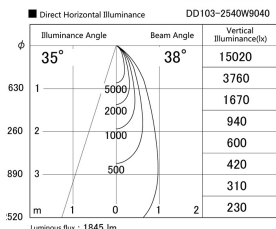

Item no. DD103-2540W9040

Series Name: Versa R-G (DD103)

Installation	Recessed mount
Type	
Fixture wattage	23W
Beam angle	38 deg
Color Temp.	4000K
CRI	Ra>90
Luminous	1849 lm
Body	Die-cast aluminum alloy
Body finish	N/A
Trim finish	White
Reflector finish	N/A
IP Rate	IP20
Light source	COB module
Input Voltage	AC220~240V
Dimming Type	Non-Dimmable
Certificate	CE, CCC
Cut Hole	125mm