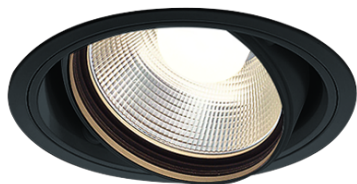

Item no. DD103-2915B8530

Series Name: Versa R-G (DD103)

DISCONTINUED

Installation	Recessed mount
Type	Versa R-G (DD103)
Fixture wattage	30.3W
Beam angle	17 deg
Color Temp.	3000K
CRI	Ra>85
Luminous	2558 lm
Body	Die-cast aluminum alloy
Body finish	N/A
Trim finish	Black
Reflector finish	N/A
IP Rate	IP20
Light source	COB module
Input Voltage	AC220~240V
Dimming Type	Non-Dimmable
Certificate	CE, CCC
Cut Hole	125mm