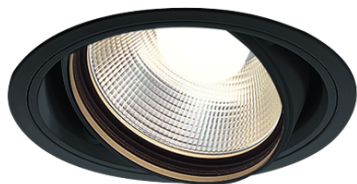

Item no. DD103-2915B8535

Series Name: Versa R-G (DD103)

**DISCONTINUED**

Installation	Recessed mount
Type	
Fixture wattage	30.3W
Beam angle	17 deg
Color Temp.	3500K
CRI	Ra>85
Luminous	2609 lm
Body	Die-cast aluminum alloy
Body finish	N/A
Trim finish	Black
Reflector finish	N/A
IP Rate	IP20
Light source	COB module
Input Voltage	AC220~240V
Dimming Type	Non-Dimmable
Certificate	CE, CCC
Cut Hole	125mm