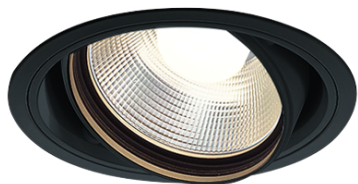

Item no. DD103-2915B8535

Series Name: Versa R-G (DD103)

**DISCONTINUED**

Installation	Recessed mount
Type	Versa R-G (DD103)
Fixture wattage	30.3W
Beam angle	17 deg
Color Temp.	3500K
CRI	Ra>85
Luminous	2609 lm
Body	Die-cast aluminum alloy
Body finish	N/A
Trim finish	Black
Reflector finish	N/A
IP Rate	IP20
Light source	COB module
Input Voltage	AC220~240V
Dimming Type	Non-Dimmable
Certificate	CE, CCC
Cut Hole	125mm