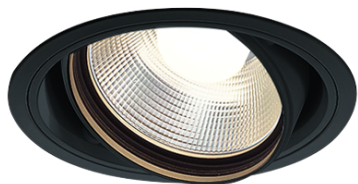

Item no. DD103-2915B8540

Series Name: Versa R-G (DD103)

DISCONTINUED

Installation	Recessed mount
Type	Versa R-G (DD103)
Fixture wattage	30.3W
Beam angle	17 deg
Color Temp.	4000K
CRI	Ra>85
Luminous	2635 lm
Body	Die-cast aluminum alloy
Body finish	N/A
Trim finish	Black
Reflector finish	N/A
IP Rate	IP20
Light source	COB module
Input Voltage	AC220~240V
Dimming Type	Non-Dimmable
Certificate	CE, CCC
Cut Hole	125mm