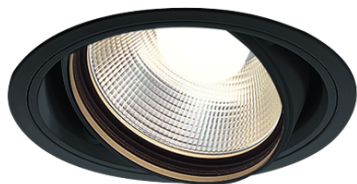

Item no. DD103-2915B9027

Series Name: Versa R-G (DD103)

DISCONTINUED

Installation	Recessed mount
Type	
Fixture wattage	30.3W
Beam angle	17 deg
Color Temp.	2700K
CRI	Ra>90
Luminous	2233 lm
Body	Die-cast aluminum alloy
Body finish	N/A
Trim finish	Black
Reflector finish	N/A
IP Rate	IP20
Light source	COB module
Input Voltage	AC220~240V
Dimming Type	Non-Dimmable
Certificate	CE, CCC
Cut Hole	125mm