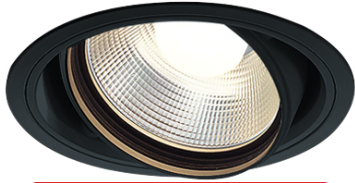

Item no. DD103-2915B9027

Series Name: Versa R-G (DD103)

DISCONTINUED

Installation	Recessed mount
Type	Versa R-G (DD103)
Fixture wattage	30.3W
Beam angle	17 deg
Color Temp.	2700K
CRI	Ra>90
Luminous	2233 lm
Body	Die-cast aluminum alloy
Body finish	N/A
Trim finish	Black
Reflector finish	N/A
IP Rate	IP20
Light source	COB module
Input Voltage	AC220~240V
Dimming Type	Non-Dimmable
Certificate	CE, CCC
Cut Hole	125mm