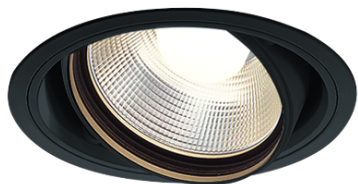

Item no. DD103-2915B9030

Series Name: Versa R-G (DD103)

DISCONTINUED

Installation	Recessed mount
Type	Versa R-G (DD103)
Fixture wattage	30.3W
Beam angle	17 deg
Color Temp.	3000K
CRI	Ra>90
Luminous	2326 lm
Body	Die-cast aluminum alloy
Body finish	N/A
Trim finish	Black
Reflector finish	N/A
IP Rate	IP20
Light source	COB module
Input Voltage	AC220~240V
Dimming Type	Non-Dimmable
Certificate	CE, CCC
Cut Hole	125mm