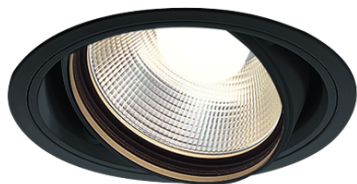

Item no. DD103-2915B9030

Series Name: Versa R-G (DD103)

DISCONTINUED

Installation	Recessed mount
Type	
Fixture wattage	30.3W
Beam angle	17 deg
Color Temp.	3000K
CRI	Ra>90
Luminous	2326 lm
Body	Die-cast aluminum alloy
Body finish	N/A
Trim finish	Black
Reflector finish	N/A
IP Rate	IP20
Light source	COB module
Input Voltage	AC220~240V
Dimming Type	Non-Dimmable
Certificate	CE, CCC
Cut Hole	125mm