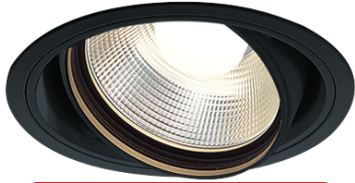

Item no. DD103-2915B9035

Series Name: Versa R-G (DD103)

DISCONTINUED

Installation	Recessed mount
Type	Versa R-G (DD103)
Fixture wattage	30.3W
Beam angle	17 deg
Color Temp.	3500K
CRI	Ra>90
Luminous	2372 lm
Body	Die-cast aluminum alloy
Body finish	N/A
Trim finish	Black
Reflector finish	N/A
IP Rate	IP20
Light source	COB module
Input Voltage	AC220~240V
Dimming Type	Non-Dimmable
Certificate	CE, CCC
Cut Hole	125mm