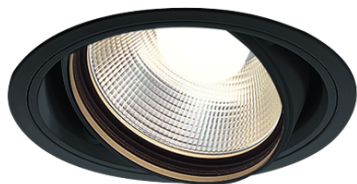

Item no. DD103-2915B9035

Series Name: Versa R-G (DD103)

DISCONTINUED

Installation	Recessed mount
Type	
Fixture wattage	30.3W
Beam angle	17 deg
Color Temp.	3500K
CRI	Ra>90
Luminous	2372 lm
Body	Die-cast aluminum alloy
Body finish	N/A
Trim finish	Black
Reflector finish	N/A
IP Rate	IP20
Light source	COB module
Input Voltage	AC220~240V
Dimming Type	Non-Dimmable
Certificate	CE, CCC
Cut Hole	125mm