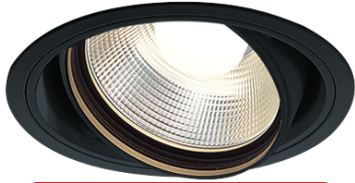

Item no. DD103-2915B9040

Series Name: Versa R-G (DD103)

**DISCONTINUED**

Installation	Recessed mount
Type	Versa R-G (DD103)
Fixture wattage	30.3W
Beam angle	17 deg
Color Temp.	4000K
CRI	Ra>90
Luminous	2396 lm
Body	Die-cast aluminum alloy
Body finish	N/A
Trim finish	Black
Reflector finish	N/A
IP Rate	IP20
Light source	COB module
Input Voltage	AC220~240V
Dimming Type	Non-Dimmable
Certificate	CE, CCC
Cut Hole	125mm