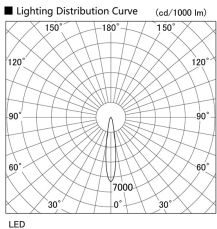

Item no. DD103-2915W8527

Series Name: Versa R-G (DD103)

DISCONTINUED

Installation	Recessed mount
Type	Versa R-G (DD103)
Fixture wattage	30.3W
Beam angle	17 deg
Color Temp.	2700K
CRI	Ra>85
Luminous	2456 lm
Body	Die-cast aluminum alloy
Body finish	N/A
Trim finish	White
Reflector finish	N/A
IP Rate	IP20
Light source	COB module
Input Voltage	AC220~240V
Dimming Type	Non-Dimmable
Certificate	CE, CCC
Cut Hole	125mm