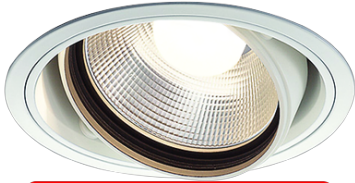

Item no. DD103-2915W8527

Series Name: Versa R-G (DD103)

DISCONTINUED

Installation	Recessed mount
Type	Versa R-G (DD103)
Fixture wattage	30.3W
Beam angle	17 deg
Color Temp.	2700K
CRI	Ra>85
Luminous	2456 lm
Body	Die-cast aluminum alloy
Body finish	N/A
Trim finish	White
Reflector finish	N/A
IP Rate	IP20
Light source	COB module
Input Voltage	AC220~240V
Dimming Type	Non-Dimmable
Certificate	CE, CCC
Cut Hole	125mm