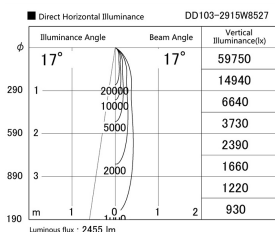

Item no. DD103-2915W8527

Series Name: Versa R-G (DD103)

DISCONTINUED

Installation	Recessed mount
Type	
Fixture wattage	30.3W
Beam angle	17 deg
Color Temp.	2700K
CRI	Ra>85
Luminous	2456 lm
Body	Die-cast aluminum alloy
Body finish	N/A
Trim finish	White
Reflector finish	N/A
IP Rate	IP20
Light source	COB module
Input Voltage	AC220~240V
Dimming Type	Non-Dimmable
Certificate	CE, CCC
Cut Hole	125mm