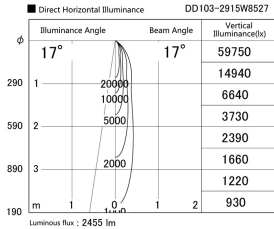

Item no. DD103-2915W8527

Series Name: Versa R-G (DD103)

DISCONTINUED

Installation	Recessed mount
Type	Versa R-G (DD103)
Fixture wattage	30.3W
Beam angle	17 deg
Color Temp.	2700K
CRI	Ra>85
Luminous	2456 lm
Body	Die-cast aluminum alloy
Body finish	N/A
Trim finish	White
Reflector finish	N/A
IP Rate	IP20
Light source	COB module
Input Voltage	AC220~240V
Dimming Type	Non-Dimmable
Certificate	CE, CCC
Cut Hole	125mm