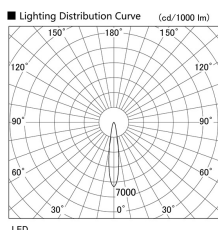

Item no. DD103-2915W8527

Series Name: Versa R-G (DD103)

DISCONTINUED

Installation	Recessed mount
Type	
Fixture wattage	30.3W
Beam angle	17 deg
Color Temp.	2700K
CRI	Ra>85
Luminous	2456 lm
Body	Die-cast aluminum alloy
Body finish	N/A
Trim finish	White
Reflector finish	N/A
IP Rate	IP20
Light source	COB module
Input Voltage	AC220~240V
Dimming Type	Non-Dimmable
Certificate	CE, CCC
Cut Hole	125mm