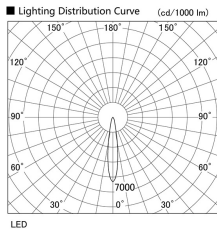

Item no. DD103-2915W8530

Series Name: Versa R-G (DD103)

**DISCONTINUED**

Installation	Recessed mount
Type	
Fixture wattage	30.3W
Beam angle	17 deg
Color Temp.	3000K
CRI	Ra>85
Luminous	2558 lm
Body	Die-cast aluminum alloy
Body finish	N/A
Trim finish	White
Reflector finish	N/A
IP Rate	IP20
Light source	COB module
Input Voltage	AC220~240V
Dimming Type	Non-Dimmable
Certificate	CE, CCC
Cut Hole	125mm