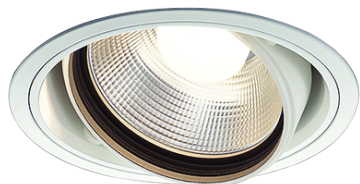

Item no. DD103-2915W8530

Series Name: Versa R-G (DD103)

**DISCONTINUED**

Installation	Recessed mount
Type	Versa R-G (DD103)
Fixture wattage	30.3W
Beam angle	17 deg
Color Temp.	3000K
CRI	Ra>85
Luminous	2558 lm
Body	Die-cast aluminum alloy
Body finish	N/A
Trim finish	White
Reflector finish	N/A
IP Rate	IP20
Light source	COB module
Input Voltage	AC220~240V
Dimming Type	Non-Dimmable
Certificate	CE, CCC
Cut Hole	125mm