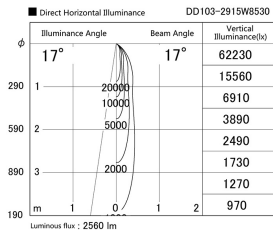

Item no. DD103-2915W8530

Series Name: Versa R-G (DD103)

**DISCONTINUED**

Installation	Recessed mount
Type	
Fixture wattage	30.3W
Beam angle	17 deg
Color Temp.	3000K
CRI	Ra>85
Luminous	2558 lm
Body	Die-cast aluminum alloy
Body finish	N/A
Trim finish	White
Reflector finish	N/A
IP Rate	IP20
Light source	COB module
Input Voltage	AC220~240V
Dimming Type	Non-Dimmable
Certificate	CE, CCC
Cut Hole	125mm