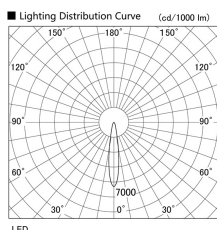

Item no. DD103-2915W8530

Series Name: Versa R-G (DD103)

**DISCONTINUED**

Installation	Recessed mount
Type	Versa R-G (DD103)
Fixture wattage	30.3W
Beam angle	17 deg
Color Temp.	3000K
CRI	Ra>85
Luminous	2558 lm
Body	Die-cast aluminum alloy
Body finish	N/A
Trim finish	White
Reflector finish	N/A
IP Rate	IP20
Light source	COB module
Input Voltage	AC220~240V
Dimming Type	Non-Dimmable
Certificate	CE, CCC
Cut Hole	125mm