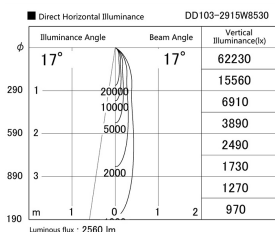

Item no. DD103-2915W8530

Series Name: Versa R-G (DD103)

**DISCONTINUED**

Installation	Recessed mount
Type	Versa R-G (DD103)
Fixture wattage	30.3W
Beam angle	17 deg
Color Temp.	3000K
CRI	Ra>85
Luminous	2558 lm
Body	Die-cast aluminum alloy
Body finish	N/A
Trim finish	White
Reflector finish	N/A
IP Rate	IP20
Light source	COB module
Input Voltage	AC220~240V
Dimming Type	Non-Dimmable
Certificate	CE, CCC
Cut Hole	125mm