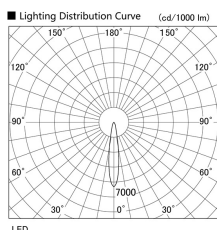

Item no. DD103-2915W8535

Series Name: Versa R-G (DD103)

DISCONTINUED

Installation	Recessed mount
Type	
Fixture wattage	30.3W
Beam angle	17 deg
Color Temp.	3500K
CRI	Ra>85
Luminous	2609 lm
Body	Die-cast aluminum alloy
Body finish	N/A
Trim finish	White
Reflector finish	N/A
IP Rate	IP20
Light source	COB module
Input Voltage	AC220~240V
Dimming Type	Non-Dimmable
Certificate	CE, CCC
Cut Hole	125mm