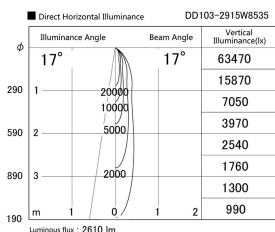

Item no. DD103-2915W8535

Series Name: Versa R-G (DD103)

DISCONTINUED

Installation	Recessed mount
Type	
Fixture wattage	30.3W
Beam angle	17 deg
Color Temp.	3500K
CRI	Ra>85
Luminous	2609 lm
Body	Die-cast aluminum alloy
Body finish	N/A
Trim finish	White
Reflector finish	N/A
IP Rate	IP20
Light source	COB module
Input Voltage	AC220~240V
Dimming Type	Non-Dimmable
Certificate	CE, CCC
Cut Hole	125mm