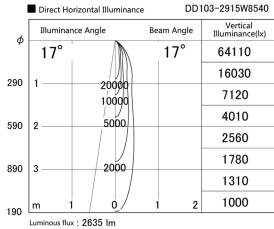

Item no. DD103-2915W8540

Series Name: Versa R-G (DD103)

DISCONTINUED

Installation	Recessed mount
Type	
Fixture wattage	30.3W
Beam angle	17 deg
Color Temp.	4000K
CRI	Ra>85
Luminous	2635 lm
Body	Die-cast aluminum alloy
Body finish	N/A
Trim finish	White
Reflector finish	N/A
IP Rate	IP20
Light source	COB module
Input Voltage	AC220~240V
Dimming Type	Non-Dimmable
Certificate	CE, CCC
Cut Hole	125mm