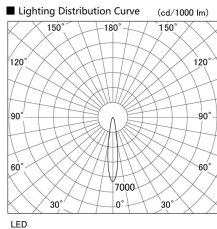

Item no. DD103-2915W8540

Series Name: Versa R-G (DD103)

DISCONTINUED

Installation	Recessed mount
Type	Versa R-G (DD103)
Fixture wattage	30.3W
Beam angle	17 deg
Color Temp.	4000K
CRI	Ra>85
Luminous	2635 lm
Body	Die-cast aluminum alloy
Body finish	N/A
Trim finish	White
Reflector finish	N/A
IP Rate	IP20
Light source	COB module
Input Voltage	AC220~240V
Dimming Type	Non-Dimmable
Certificate	CE, CCC
Cut Hole	125mm