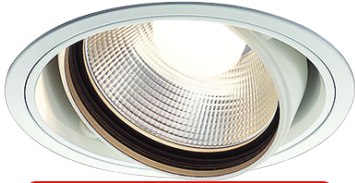

Item no. DD103-2915W8540

Series Name: Versa R-G (DD103)

DISCONTINUED

Installation	Recessed mount
Type	
Fixture wattage	30.3W
Beam angle	17 deg
Color Temp.	4000K
CRI	Ra>85
Luminous	2635 lm
Body	Die-cast aluminum alloy
Body finish	N/A
Trim finish	White
Reflector finish	N/A
IP Rate	IP20
Light source	COB module
Input Voltage	AC220~240V
Dimming Type	Non-Dimmable
Certificate	CE, CCC
Cut Hole	125mm