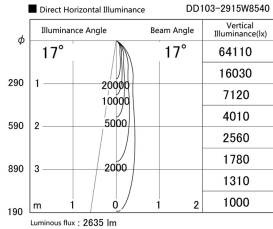

Item no. DD103-2915W8540

Series Name: Versa R-G (DD103)

DISCONTINUED

Installation	Recessed mount
Type	Versa R-G (DD103)
Fixture wattage	30.3W
Beam angle	17 deg
Color Temp.	4000K
CRI	Ra>85
Luminous	2635 lm
Body	Die-cast aluminum alloy
Body finish	N/A
Trim finish	White
Reflector finish	N/A
IP Rate	IP20
Light source	COB module
Input Voltage	AC220~240V
Dimming Type	Non-Dimmable
Certificate	CE, CCC
Cut Hole	125mm