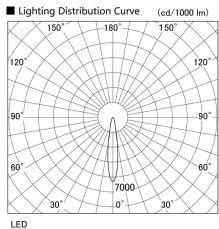

Item no. DD103-2915W8540

Series Name: Versa R-G (DD103)

DISCONTINUED

Installation	Recessed mount
Type	
Fixture wattage	30.3W
Beam angle	17 deg
Color Temp.	4000K
CRI	Ra>85
Luminous	2635 lm
Body	Die-cast aluminum alloy
Body finish	N/A
Trim finish	White
Reflector finish	N/A
IP Rate	IP20
Light source	COB module
Input Voltage	AC220~240V
Dimming Type	Non-Dimmable
Certificate	CE, CCC
Cut Hole	125mm