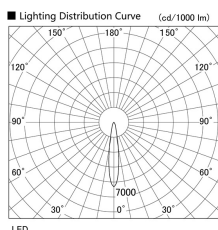

Item no. DD103-2915W9027

Series Name: Versa R-G (DD103)

**DISCONTINUED**

Installation	Recessed mount
Type	
Fixture wattage	30.3W
Beam angle	17 deg
Color Temp.	2700K
CRI	Ra>90
Luminous	2233 lm
Body	Die-cast aluminum alloy
Body finish	N/A
Trim finish	White
Reflector finish	N/A
IP Rate	IP20
Light source	COB module
Input Voltage	AC220~240V
Dimming Type	Non-Dimmable
Certificate	CE, CCC
Cut Hole	125mm