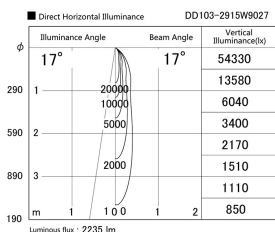

Item no. DD103-2915W9027

Series Name: Versa R-G (DD103)

**DISCONTINUED**

Installation	Recessed mount
Type	
Fixture wattage	30.3W
Beam angle	17 deg
Color Temp.	2700K
CRI	Ra>90
Luminous	2233 lm
Body	Die-cast aluminum alloy
Body finish	N/A
Trim finish	White
Reflector finish	N/A
IP Rate	IP20
Light source	COB module
Input Voltage	AC220~240V
Dimming Type	Non-Dimmable
Certificate	CE, CCC
Cut Hole	125mm