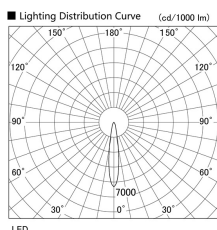

Item no. DD103-2915W9027

Series Name: Versa R-G (DD103)

DISCONTINUED

Installation	Recessed mount
Type	Versa R-G (DD103)
Fixture wattage	30.3W
Beam angle	17 deg
Color Temp.	2700K
CRI	Ra>90
Luminous	2233 lm
Body	Die-cast aluminum alloy
Body finish	N/A
Trim finish	White
Reflector finish	N/A
IP Rate	IP20
Light source	COB module
Input Voltage	AC220~240V
Dimming Type	Non-Dimmable
Certificate	CE, CCC
Cut Hole	125mm