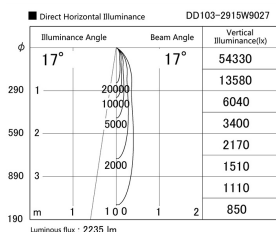

Item no. DD103-2915W9027

Series Name: Versa R-G (DD103)

DISCONTINUED

Installation	Recessed mount
Type	Versa R-G (DD103)
Fixture wattage	30.3W
Beam angle	17 deg
Color Temp.	2700K
CRI	Ra>90
Luminous	2233 lm
Body	Die-cast aluminum alloy
Body finish	N/A
Trim finish	White
Reflector finish	N/A
IP Rate	IP20
Light source	COB module
Input Voltage	AC220~240V
Dimming Type	Non-Dimmable
Certificate	CE, CCC
Cut Hole	125mm