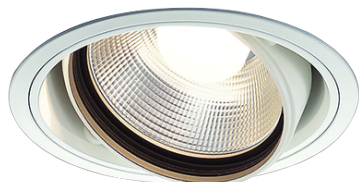

Item no. DD103-2915W9027

Series Name: Versa R-G (DD103)

DISCONTINUED

Installation	Recessed mount
Type	Versa R-G (DD103)
Fixture wattage	30.3W
Beam angle	17 deg
Color Temp.	2700K
CRI	Ra>90
Luminous	2233 lm
Body	Die-cast aluminum alloy
Body finish	N/A
Trim finish	White
Reflector finish	N/A
IP Rate	IP20
Light source	COB module
Input Voltage	AC220~240V
Dimming Type	Non-Dimmable
Certificate	CE, CCC
Cut Hole	125mm