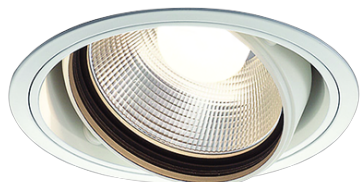

Item no. DD103-2915W9027

Series Name: Versa R-G (DD103)

**DISCONTINUED**

Installation	Recessed mount
Type	
Fixture wattage	30.3W
Beam angle	17 deg
Color Temp.	2700K
CRI	Ra>90
Luminous	2233 lm
Body	Die-cast aluminum alloy
Body finish	N/A
Trim finish	White
Reflector finish	N/A
IP Rate	IP20
Light source	COB module
Input Voltage	AC220~240V
Dimming Type	Non-Dimmable
Certificate	CE, CCC
Cut Hole	125mm