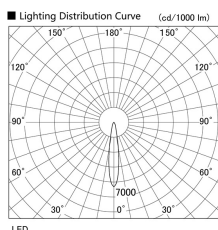

Item no. DD103-2915W9030

Series Name: Versa R-G (DD103)

DISCONTINUED

Installation	Recessed mount
Type	
Fixture wattage	30.3W
Beam angle	17 deg
Color Temp.	3000K
CRI	Ra>90
Luminous	2326 lm
Body	Die-cast aluminum alloy
Body finish	N/A
Trim finish	White
Reflector finish	N/A
IP Rate	IP20
Light source	COB module
Input Voltage	AC220~240V
Dimming Type	Non-Dimmable
Certificate	CE, CCC
Cut Hole	125mm