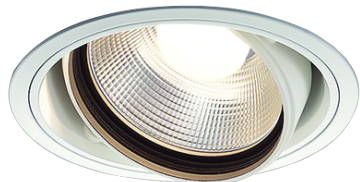

Item no. DD103-2915W9030

Series Name: Versa R-G (DD103)

DISCONTINUED

Installation	Recessed mount
Type	
Fixture wattage	30.3W
Beam angle	17 deg
Color Temp.	3000K
CRI	Ra>90
Luminous	2326 lm
Body	Die-cast aluminum alloy
Body finish	N/A
Trim finish	White
Reflector finish	N/A
IP Rate	IP20
Light source	COB module
Input Voltage	AC220~240V
Dimming Type	Non-Dimmable
Certificate	CE, CCC
Cut Hole	125mm