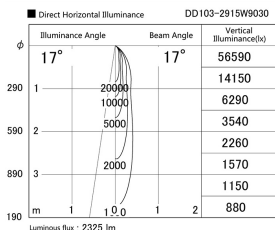

Item no. DD103-2915W9030

Series Name: Versa R-G (DD103)

DISCONTINUED

Installation	Recessed mount
Type	
Fixture wattage	30.3W
Beam angle	17 deg
Color Temp.	3000K
CRI	Ra>90
Luminous	2326 lm
Body	Die-cast aluminum alloy
Body finish	N/A
Trim finish	White
Reflector finish	N/A
IP Rate	IP20
Light source	COB module
Input Voltage	AC220~240V
Dimming Type	Non-Dimmable
Certificate	CE, CCC
Cut Hole	125mm