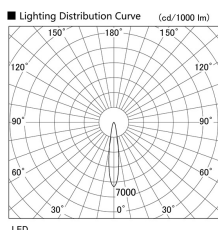

Item no. DD103-2915W9035

Series Name: Versa R-G (DD103)

DISCONTINUED

Installation	Recessed mount
Type	
Fixture wattage	30.3W
Beam angle	17 deg
Color Temp.	3500K
CRI	Ra>90
Luminous	2372 lm
Body	Die-cast aluminum alloy
Body finish	N/A
Trim finish	White
Reflector finish	N/A
IP Rate	IP20
Light source	COB module
Input Voltage	AC220~240V
Dimming Type	Non-Dimmable
Certificate	CE, CCC
Cut Hole	125mm