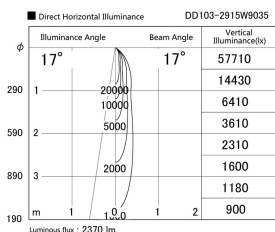

Item no. DD103-2915W9035

Series Name: Versa R-G (DD103)

DISCONTINUED

Installation	Recessed mount
Type	
Fixture wattage	30.3W
Beam angle	17 deg
Color Temp.	3500K
CRI	Ra>90
Luminous	2372 lm
Body	Die-cast aluminum alloy
Body finish	N/A
Trim finish	White
Reflector finish	N/A
IP Rate	IP20
Light source	COB module
Input Voltage	AC220~240V
Dimming Type	Non-Dimmable
Certificate	CE, CCC
Cut Hole	125mm