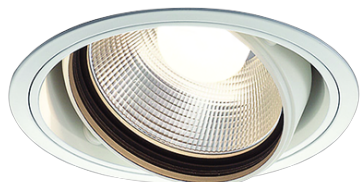

Item no. DD103-2915W9035

Series Name: Versa R-G (DD103)

DISCONTINUED

Installation	Recessed mount
Type	
Fixture wattage	30.3W
Beam angle	17 deg
Color Temp.	3500K
CRI	Ra>90
Luminous	2372 lm
Body	Die-cast aluminum alloy
Body finish	N/A
Trim finish	White
Reflector finish	N/A
IP Rate	IP20
Light source	COB module
Input Voltage	AC220~240V
Dimming Type	Non-Dimmable
Certificate	CE, CCC
Cut Hole	125mm