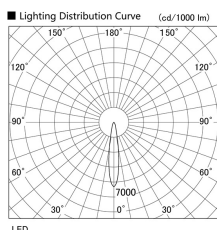

Item no. DD103-2915W9040

Series Name: Versa R-G (DD103)

DISCONTINUED

Installation	Recessed mount
Type	
Fixture wattage	30.3W
Beam angle	17 deg
Color Temp.	4000K
CRI	Ra>90
Luminous	2396 lm
Body	Die-cast aluminum alloy
Body finish	N/A
Trim finish	White
Reflector finish	N/A
IP Rate	IP20
Light source	COB module
Input Voltage	AC220~240V
Dimming Type	Non-Dimmable
Certificate	CE, CCC
Cut Hole	125mm