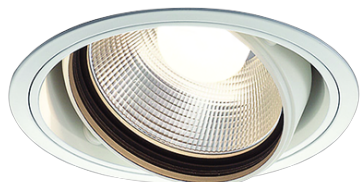

Item no. DD103-2915W9040

Series Name: Versa R-G (DD103)

DISCONTINUED

Installation	Recessed mount
Type	
Fixture wattage	30.3W
Beam angle	17 deg
Color Temp.	4000K
CRI	Ra>90
Luminous	2396 lm
Body	Die-cast aluminum alloy
Body finish	N/A
Trim finish	White
Reflector finish	N/A
IP Rate	IP20
Light source	COB module
Input Voltage	AC220~240V
Dimming Type	Non-Dimmable
Certificate	CE, CCC
Cut Hole	125mm