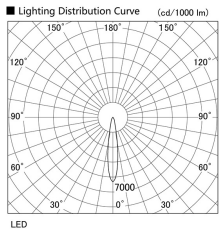

Item no. DD103-2915W9040

Series Name: Versa R-G (DD103)

DISCONTINUED

Installation	Recessed mount
Type	Versa R-G (DD103)
Fixture wattage	30.3W
Beam angle	17 deg
Color Temp.	4000K
CRI	Ra>90
Luminous	2396 lm
Body	Die-cast aluminum alloy
Body finish	N/A
Trim finish	White
Reflector finish	N/A
IP Rate	IP20
Light source	COB module
Input Voltage	AC220~240V
Dimming Type	Non-Dimmable
Certificate	CE, CCC
Cut Hole	125mm