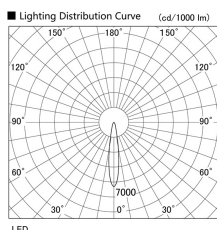

Item no. DD103-2915W9040

Series Name: Versa R-G (DD103)

DISCONTINUED

Installation	Recessed mount
Type	Versa R-G (DD103)
Fixture wattage	30.3W
Beam angle	17 deg
Color Temp.	4000K
CRI	Ra>90
Luminous	2396 lm
Body	Die-cast aluminum alloy
Body finish	N/A
Trim finish	White
Reflector finish	N/A
IP Rate	IP20
Light source	COB module
Input Voltage	AC220~240V
Dimming Type	Non-Dimmable
Certificate	CE, CCC
Cut Hole	125mm