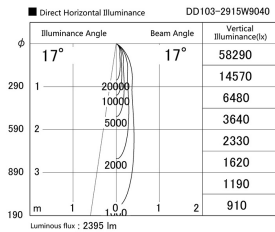

Item no. DD103-2915W9040

Series Name: Versa R-G (DD103)

DISCONTINUED

Installation	Recessed mount
Type	Versa R-G (DD103)
Fixture wattage	30.3W
Beam angle	17 deg
Color Temp.	4000K
CRI	Ra>90
Luminous	2396 lm
Body	Die-cast aluminum alloy
Body finish	N/A
Trim finish	White
Reflector finish	N/A
IP Rate	IP20
Light source	COB module
Input Voltage	AC220~240V
Dimming Type	Non-Dimmable
Certificate	CE, CCC
Cut Hole	125mm