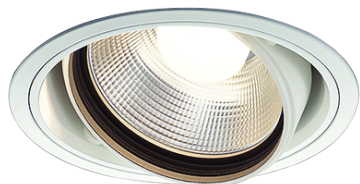

Item no. DD103-2915W9040

Series Name: Versa R-G (DD103)

DISCONTINUED

Installation	Recessed mount
Type	Versa R-G (DD103)
Fixture wattage	30.3W
Beam angle	17 deg
Color Temp.	4000K
CRI	Ra>90
Luminous	2396 lm
Body	Die-cast aluminum alloy
Body finish	N/A
Trim finish	White
Reflector finish	N/A
IP Rate	IP20
Light source	COB module
Input Voltage	AC220~240V
Dimming Type	Non-Dimmable
Certificate	CE, CCC
Cut Hole	125mm