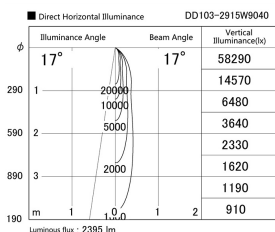

Item no. DD103-2915W9040

Series Name: Versa R-G (DD103)

DISCONTINUED

Installation	Recessed mount
Type	Versa R-G (DD103)
Fixture wattage	30.3W
Beam angle	17 deg
Color Temp.	4000K
CRI	Ra>90
Luminous	2396 lm
Body	Die-cast aluminum alloy
Body finish	N/A
Trim finish	White
Reflector finish	N/A
IP Rate	IP20
Light source	COB module
Input Voltage	AC220~240V
Dimming Type	Non-Dimmable
Certificate	CE, CCC
Cut Hole	125mm