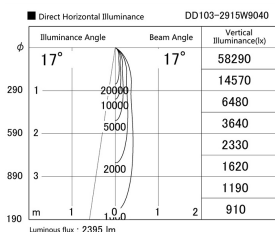

Item no. DD103-2915W9040

Series Name: Versa R-G (DD103)

DISCONTINUED

Installation	Recessed mount
Type	
Fixture wattage	30.3W
Beam angle	17 deg
Color Temp.	4000K
CRI	Ra>90
Luminous	2396 lm
Body	Die-cast aluminum alloy
Body finish	N/A
Trim finish	White
Reflector finish	N/A
IP Rate	IP20
Light source	COB module
Input Voltage	AC220~240V
Dimming Type	Non-Dimmable
Certificate	CE, CCC
Cut Hole	125mm