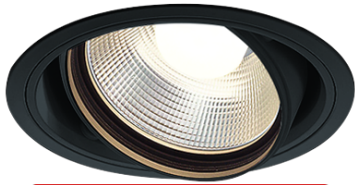

Item no. DD103-2920B8530

Series Name: Versa R-G (DD103)

**DISCONTINUED**

Installation	Recessed mount
Type	Versa R-G (DD103)
Fixture wattage	30.3W
Beam angle	23 deg
Color Temp.	3000K
CRI	Ra>85
Luminous	2555 lm
Body	Die-cast aluminum alloy
Body finish	N/A
Trim finish	Black
Reflector finish	N/A
IP Rate	IP20
Light source	COB module
Input Voltage	AC220~240V
Dimming Type	Non-Dimmable
Certificate	CE, CCC
Cut Hole	125mm