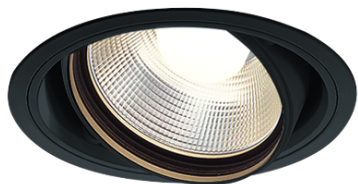

Item no. DD103-2920B8535

Series Name: Versa R-G (DD103)

DISCONTINUED

Installation	Recessed mount
Type	Versa R-G (DD103)
Fixture wattage	30.3W
Beam angle	23 deg
Color Temp.	3500K
CRI	Ra>85
Luminous	2606 lm
Body	Die-cast aluminum alloy
Body finish	N/A
Trim finish	Black
Reflector finish	N/A
IP Rate	IP20
Light source	COB module
Input Voltage	AC220~240V
Dimming Type	Non-Dimmable
Certificate	CE, CCC
Cut Hole	125mm