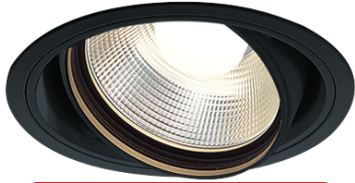

Item no. DD103-2920B9027

Series Name: Versa R-G (DD103)

DISCONTINUED

Installation	Recessed mount
Type	Versa R-G (DD103)
Fixture wattage	30.3W
Beam angle	23 deg
Color Temp.	2700K
CRI	Ra>90
Luminous	2230 lm
Body	Die-cast aluminum alloy
Body finish	N/A
Trim finish	Black
Reflector finish	N/A
IP Rate	IP20
Light source	COB module
Input Voltage	AC220~240V
Dimming Type	Non-Dimmable
Certificate	CE, CCC
Cut Hole	125mm