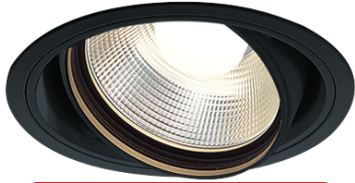

Item no. DD103-2920B9027

Series Name: Versa R-G (DD103)

**DISCONTINUED**

Installation	Recessed mount
Type	
Fixture wattage	30.3W
Beam angle	23 deg
Color Temp.	2700K
CRI	Ra>90
Luminous	2230 lm
Body	Die-cast aluminum alloy
Body finish	N/A
Trim finish	Black
Reflector finish	N/A
IP Rate	IP20
Light source	COB module
Input Voltage	AC220~240V
Dimming Type	Non-Dimmable
Certificate	CE, CCC
Cut Hole	125mm