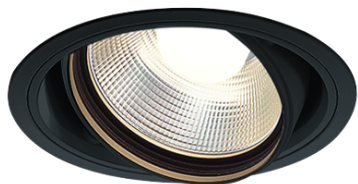

Item no. DD103-2920B9040

Series Name: Versa R-G (DD103)

**DISCONTINUED**

Installation	Recessed mount
Type	
Fixture wattage	30.3W
Beam angle	23 deg
Color Temp.	4000K
CRI	Ra>90
Luminous	2393 lm
Body	Die-cast aluminum alloy
Body finish	N/A
Trim finish	Black
Reflector finish	N/A
IP Rate	IP20
Light source	COB module
Input Voltage	AC220~240V
Dimming Type	Non-Dimmable
Certificate	CE, CCC
Cut Hole	125mm