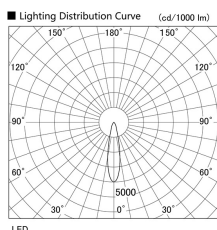

Item no. DD103-2920W8527

Series Name: Versa R-G (DD103)

DISCONTINUED

Installation	Recessed mount
Type	
Fixture wattage	30.3W
Beam angle	23 deg
Color Temp.	2700K
CRI	Ra>85
Luminous	2453 lm
Body	Die-cast aluminum alloy
Body finish	N/A
Trim finish	White
Reflector finish	N/A
IP Rate	IP20
Light source	COB module
Input Voltage	AC220~240V
Dimming Type	Non-Dimmable
Certificate	CE, CCC
Cut Hole	125mm