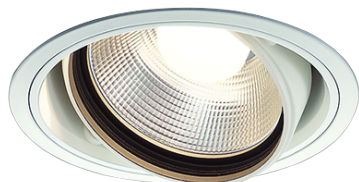

Item no. DD103-2920W8527

Series Name: Versa R-G (DD103)

DISCONTINUED

Installation	Recessed mount
Type	
Fixture wattage	30.3W
Beam angle	23 deg
Color Temp.	2700K
CRI	Ra>85
Luminous	2453 lm
Body	Die-cast aluminum alloy
Body finish	N/A
Trim finish	White
Reflector finish	N/A
IP Rate	IP20
Light source	COB module
Input Voltage	AC220~240V
Dimming Type	Non-Dimmable
Certificate	CE, CCC
Cut Hole	125mm