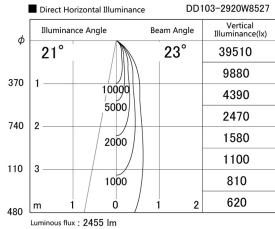

Item no. DD103-2920W8527

Series Name: Versa R-G (DD103)

**DISCONTINUED**

Installation	Recessed mount
Type	Versa R-G (DD103)
Fixture wattage	30.3W
Beam angle	23 deg
Color Temp.	2700K
CRI	Ra>85
Luminous	2453 lm
Body	Die-cast aluminum alloy
Body finish	N/A
Trim finish	White
Reflector finish	N/A
IP Rate	IP20
Light source	COB module
Input Voltage	AC220~240V
Dimming Type	Non-Dimmable
Certificate	CE, CCC
Cut Hole	125mm