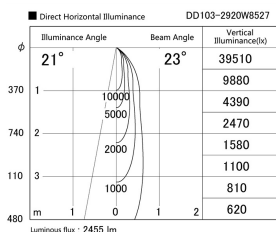

Item no. DD103-2920W8527

Series Name: Versa R-G (DD103)

DISCONTINUED

Installation	Recessed mount
Type	
Fixture wattage	30.3W
Beam angle	23 deg
Color Temp.	2700K
CRI	Ra>85
Luminous	2453 lm
Body	Die-cast aluminum alloy
Body finish	N/A
Trim finish	White
Reflector finish	N/A
IP Rate	IP20
Light source	COB module
Input Voltage	AC220~240V
Dimming Type	Non-Dimmable
Certificate	CE, CCC
Cut Hole	125mm