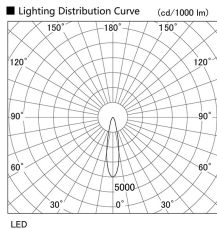

Item no. DD103-2920W8527

Series Name: Versa R-G (DD103)

**DISCONTINUED**

Installation	Recessed mount
Type	Versa R-G (DD103)
Fixture wattage	30.3W
Beam angle	23 deg
Color Temp.	2700K
CRI	Ra>85
Luminous	2453 lm
Body	Die-cast aluminum alloy
Body finish	N/A
Trim finish	White
Reflector finish	N/A
IP Rate	IP20
Light source	COB module
Input Voltage	AC220~240V
Dimming Type	Non-Dimmable
Certificate	CE, CCC
Cut Hole	125mm