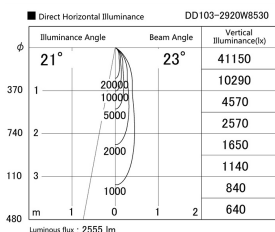

Item no. DD103-2920W8530

Series Name: Versa R-G (DD103)

**DISCONTINUED**

Installation	Recessed mount
Type	Versa R-G (DD103)
Fixture wattage	30.3W
Beam angle	23 deg
Color Temp.	3000K
CRI	Ra>85
Luminous	2555 lm
Body	Die-cast aluminum alloy
Body finish	N/A
Trim finish	White
Reflector finish	N/A
IP Rate	IP20
Light source	COB module
Input Voltage	AC220~240V
Dimming Type	Non-Dimmable
Certificate	CE, CCC
Cut Hole	125mm