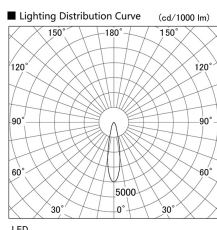

Item no. DD103-2920W8530

Series Name: Versa R-G (DD103)

**DISCONTINUED**

Installation	Recessed mount
Type	Versa R-G (DD103)
Fixture wattage	30.3W
Beam angle	23 deg
Color Temp.	3000K
CRI	Ra>85
Luminous	2555 lm
Body	Die-cast aluminum alloy
Body finish	N/A
Trim finish	White
Reflector finish	N/A
IP Rate	IP20
Light source	COB module
Input Voltage	AC220~240V
Dimming Type	Non-Dimmable
Certificate	CE, CCC
Cut Hole	125mm