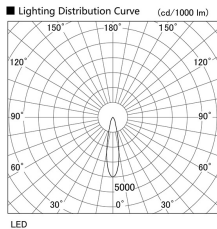

Item no. DD103-2920W8530

Series Name: Versa R-G (DD103)

DISCONTINUED

Installation	Recessed mount
Type	
Fixture wattage	30.3W
Beam angle	23 deg
Color Temp.	3000K
CRI	Ra>85
Luminous	2555 lm
Body	Die-cast aluminum alloy
Body finish	N/A
Trim finish	White
Reflector finish	N/A
IP Rate	IP20
Light source	COB module
Input Voltage	AC220~240V
Dimming Type	Non-Dimmable
Certificate	CE, CCC
Cut Hole	125mm