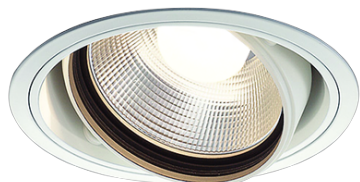

Item no. DD103-2920W8530

Series Name: Versa R-G (DD103)

**DISCONTINUED**

Installation	Recessed mount
Type	Versa R-G (DD103)
Fixture wattage	30.3W
Beam angle	23 deg
Color Temp.	3000K
CRI	Ra>85
Luminous	2555 lm
Body	Die-cast aluminum alloy
Body finish	N/A
Trim finish	White
Reflector finish	N/A
IP Rate	IP20
Light source	COB module
Input Voltage	AC220~240V
Dimming Type	Non-Dimmable
Certificate	CE, CCC
Cut Hole	125mm