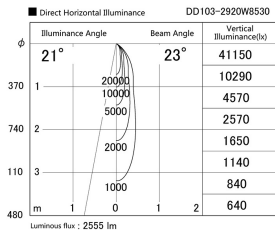

Item no. DD103-2920W8530

Series Name: Versa R-G (DD103)

DISCONTINUED

Installation	Recessed mount
Type	
Fixture wattage	30.3W
Beam angle	23 deg
Color Temp.	3000K
CRI	Ra>85
Luminous	2555 lm
Body	Die-cast aluminum alloy
Body finish	N/A
Trim finish	White
Reflector finish	N/A
IP Rate	IP20
Light source	COB module
Input Voltage	AC220~240V
Dimming Type	Non-Dimmable
Certificate	CE, CCC
Cut Hole	125mm