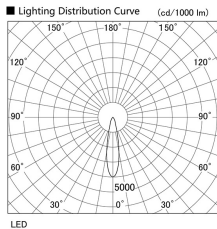

Item no. DD103-2920W8535

Series Name: Versa R-G (DD103)

DISCONTINUED

Installation	Recessed mount
Type	Versa R-G (DD103)
Fixture wattage	30.3W
Beam angle	23 deg
Color Temp.	3500K
CRI	Ra>85
Luminous	2606 lm
Body	Die-cast aluminum alloy
Body finish	N/A
Trim finish	White
Reflector finish	N/A
IP Rate	IP20
Light source	COB module
Input Voltage	AC220~240V
Dimming Type	Non-Dimmable
Certificate	CE, CCC
Cut Hole	125mm