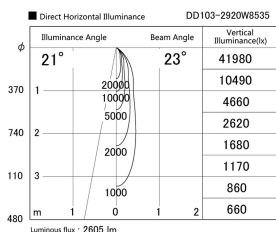

Item no. DD103-2920W8535

Series Name: Versa R-G (DD103)

DISCONTINUED

Installation	Recessed mount
Type	
Fixture wattage	30.3W
Beam angle	23 deg
Color Temp.	3500K
CRI	Ra>85
Luminous	2606 lm
Body	Die-cast aluminum alloy
Body finish	N/A
Trim finish	White
Reflector finish	N/A
IP Rate	IP20
Light source	COB module
Input Voltage	AC220~240V
Dimming Type	Non-Dimmable
Certificate	CE, CCC
Cut Hole	125mm