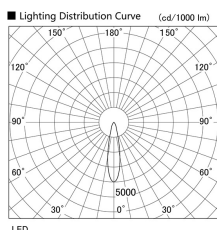

Item no. DD103-2920W8535

Series Name: Versa R-G (DD103)

DISCONTINUED

Installation	Recessed mount
Type	
Fixture wattage	30.3W
Beam angle	23 deg
Color Temp.	3500K
CRI	Ra>85
Luminous	2606 lm
Body	Die-cast aluminum alloy
Body finish	N/A
Trim finish	White
Reflector finish	N/A
IP Rate	IP20
Light source	COB module
Input Voltage	AC220~240V
Dimming Type	Non-Dimmable
Certificate	CE, CCC
Cut Hole	125mm