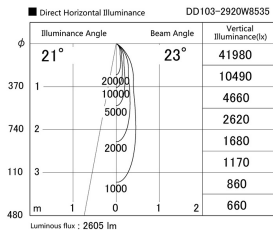

Item no. DD103-2920W8535

Series Name: Versa R-G (DD103)

DISCONTINUED

Installation	Recessed mount
Type	Versa R-G (DD103)
Fixture wattage	30.3W
Beam angle	23 deg
Color Temp.	3500K
CRI	Ra>85
Luminous	2606 lm
Body	Die-cast aluminum alloy
Body finish	N/A
Trim finish	White
Reflector finish	N/A
IP Rate	IP20
Light source	COB module
Input Voltage	AC220~240V
Dimming Type	Non-Dimmable
Certificate	CE, CCC
Cut Hole	125mm