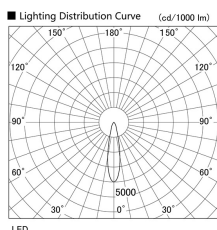

Item no. DD103-2920W8540

Series Name: Versa R-G (DD103)

DISCONTINUED

Installation	Recessed mount
Type	Versa R-G (DD103)
Fixture wattage	30.3W
Beam angle	23 deg
Color Temp.	4000K
CRI	Ra>85
Luminous	2632 lm
Body	Die-cast aluminum alloy
Body finish	N/A
Trim finish	White
Reflector finish	N/A
IP Rate	IP20
Light source	COB module
Input Voltage	AC220~240V
Dimming Type	Non-Dimmable
Certificate	CE, CCC
Cut Hole	125mm