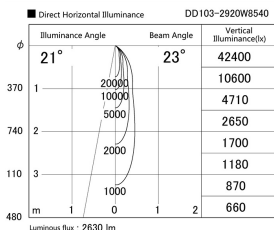

Item no. DD103-2920W8540

Series Name: Versa R-G (DD103)

DISCONTINUED

Installation	Recessed mount
Type	
Fixture wattage	30.3W
Beam angle	23 deg
Color Temp.	4000K
CRI	Ra>85
Luminous	2632 lm
Body	Die-cast aluminum alloy
Body finish	N/A
Trim finish	White
Reflector finish	N/A
IP Rate	IP20
Light source	COB module
Input Voltage	AC220~240V
Dimming Type	Non-Dimmable
Certificate	CE, CCC
Cut Hole	125mm