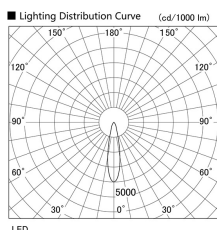

Item no. DD103-2920W8540

Series Name: Versa R-G (DD103)

DISCONTINUED

Installation	Recessed mount
Type	
Fixture wattage	30.3W
Beam angle	23 deg
Color Temp.	4000K
CRI	Ra>85
Luminous	2632 lm
Body	Die-cast aluminum alloy
Body finish	N/A
Trim finish	White
Reflector finish	N/A
IP Rate	IP20
Light source	COB module
Input Voltage	AC220~240V
Dimming Type	Non-Dimmable
Certificate	CE, CCC
Cut Hole	125mm