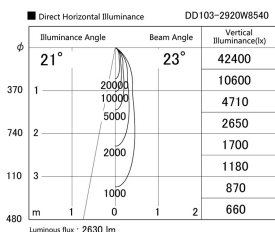

Item no. DD103-2920W8540

Series Name: Versa R-G (DD103)

DISCONTINUED

Installation	Recessed mount
Type	Versa R-G (DD103)
Fixture wattage	30.3W
Beam angle	23 deg
Color Temp.	4000K
CRI	Ra>85
Luminous	2632 lm
Body	Die-cast aluminum alloy
Body finish	N/A
Trim finish	White
Reflector finish	N/A
IP Rate	IP20
Light source	COB module
Input Voltage	AC220~240V
Dimming Type	Non-Dimmable
Certificate	CE, CCC
Cut Hole	125mm