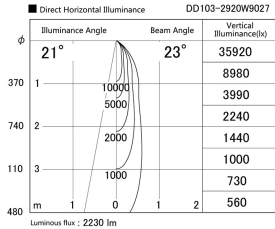

Item no. DD103-2920W9027

Series Name: Versa R-G (DD103)

**DISCONTINUED**

Installation	Recessed mount
Type	
Fixture wattage	30.3W
Beam angle	23 deg
Color Temp.	2700K
CRI	Ra>90
Luminous	2230 lm
Body	Die-cast aluminum alloy
Body finish	N/A
Trim finish	White
Reflector finish	N/A
IP Rate	IP20
Light source	COB module
Input Voltage	AC220~240V
Dimming Type	Non-Dimmable
Certificate	CE, CCC
Cut Hole	125mm