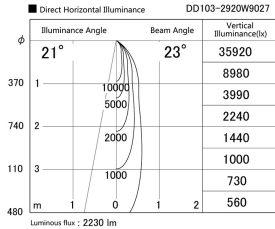

Item no. DD103-2920W9027

Series Name: Versa R-G (DD103)

**DISCONTINUED**

Installation	Recessed mount
Type	Versa R-G (DD103)
Fixture wattage	30.3W
Beam angle	23 deg
Color Temp.	2700K
CRI	Ra>90
Luminous	2230 lm
Body	Die-cast aluminum alloy
Body finish	N/A
Trim finish	White
Reflector finish	N/A
IP Rate	IP20
Light source	COB module
Input Voltage	AC220~240V
Dimming Type	Non-Dimmable
Certificate	CE, CCC
Cut Hole	125mm