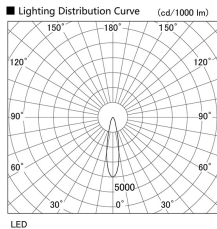

Item no. DD103-2920W9027

Series Name: Versa R-G (DD103)

**DISCONTINUED**

Installation	Recessed mount
Type	Versa R-G (DD103)
Fixture wattage	30.3W
Beam angle	23 deg
Color Temp.	2700K
CRI	Ra>90
Luminous	2230 lm
Body	Die-cast aluminum alloy
Body finish	N/A
Trim finish	White
Reflector finish	N/A
IP Rate	IP20
Light source	COB module
Input Voltage	AC220~240V
Dimming Type	Non-Dimmable
Certificate	CE, CCC
Cut Hole	125mm