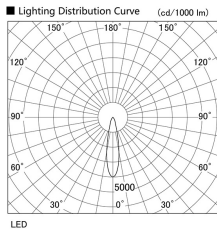

Item no. DD103-2920W9027

Series Name: Versa R-G (DD103)

**DISCONTINUED**

Installation	Recessed mount
Type	
Fixture wattage	30.3W
Beam angle	23 deg
Color Temp.	2700K
CRI	Ra>90
Luminous	2230 lm
Body	Die-cast aluminum alloy
Body finish	N/A
Trim finish	White
Reflector finish	N/A
IP Rate	IP20
Light source	COB module
Input Voltage	AC220~240V
Dimming Type	Non-Dimmable
Certificate	CE, CCC
Cut Hole	125mm