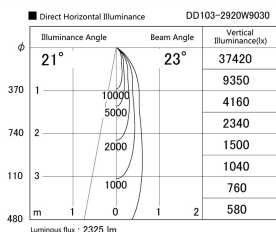

Item no. DD103-2920W9030

Series Name: Versa R-G (DD103)

**DISCONTINUED**

Installation	Recessed mount
Type	
Fixture wattage	30.3W
Beam angle	23 deg
Color Temp.	3000K
CRI	Ra>90
Luminous	2323 lm
Body	Die-cast aluminum alloy
Body finish	N/A
Trim finish	White
Reflector finish	N/A
IP Rate	IP20
Light source	COB module
Input Voltage	AC220~240V
Dimming Type	Non-Dimmable
Certificate	CE, CCC
Cut Hole	125mm