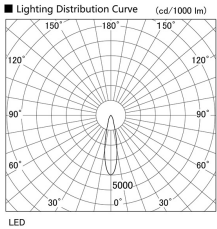

Item no. DD103-2920W9030

Series Name: Versa R-G (DD103)

DISCONTINUED

Installation	Recessed mount
Type	
Fixture wattage	30.3W
Beam angle	23 deg
Color Temp.	3000K
CRI	Ra>90
Luminous	2323 lm
Body	Die-cast aluminum alloy
Body finish	N/A
Trim finish	White
Reflector finish	N/A
IP Rate	IP20
Light source	COB module
Input Voltage	AC220~240V
Dimming Type	Non-Dimmable
Certificate	CE, CCC
Cut Hole	125mm