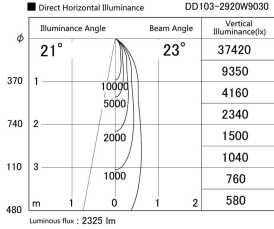

Item no. DD103-2920W9030

Series Name: Versa R-G (DD103)

DISCONTINUED

Installation	Recessed mount
Type	
Fixture wattage	30.3W
Beam angle	23 deg
Color Temp.	3000K
CRI	Ra>90
Luminous	2323 lm
Body	Die-cast aluminum alloy
Body finish	N/A
Trim finish	White
Reflector finish	N/A
IP Rate	IP20
Light source	COB module
Input Voltage	AC220~240V
Dimming Type	Non-Dimmable
Certificate	CE, CCC
Cut Hole	125mm