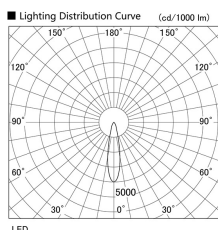

Item no. DD103-2920W9030

Series Name: Versa R-G (DD103)

**DISCONTINUED**

Installation	Recessed mount
Type	
Fixture wattage	30.3W
Beam angle	23 deg
Color Temp.	3000K
CRI	Ra>90
Luminous	2323 lm
Body	Die-cast aluminum alloy
Body finish	N/A
Trim finish	White
Reflector finish	N/A
IP Rate	IP20
Light source	COB module
Input Voltage	AC220~240V
Dimming Type	Non-Dimmable
Certificate	CE, CCC
Cut Hole	125mm