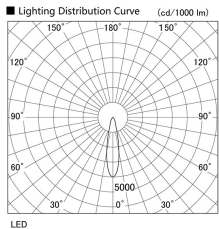

Item no. DD103-2920W9035

Series Name: Versa R-G (DD103)

Installation	Recessed mount
Type	Versa R-G (DD103)
Fixture wattage	30.3W
Beam angle	23 deg
Color Temp.	3500K
CRI	Ra>90
Luminous	2370 lm
Body	Die-cast aluminum alloy
Body finish	N/A
Trim finish	White
Reflector finish	N/A
IP Rate	IP20
Light source	COB module
Input Voltage	AC220~240V
Dimming Type	Non-Dimmable
Certificate	CE, CCC
Cut Hole	125mm