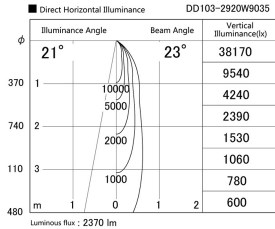

Item no. DD103-2920W9035

Series Name: Versa R-G (DD103)

Installation	Recessed mount
Type	Versa R-G (DD103)
Fixture wattage	30.3W
Beam angle	23 deg
Color Temp.	3500K
CRI	Ra>90
Luminous	2370 lm
Body	Die-cast aluminum alloy
Body finish	N/A
Trim finish	White
Reflector finish	N/A
IP Rate	IP20
Light source	COB module
Input Voltage	AC220~240V
Dimming Type	Non-Dimmable
Certificate	CE, CCC
Cut Hole	125mm