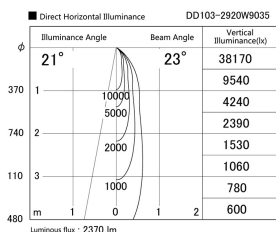

Item no. DD103-2920W9035

Series Name: Versa R-G (DD103)

DISCONTINUED

Installation	Recessed mount
Type	
Fixture wattage	30.3W
Beam angle	23 deg
Color Temp.	3500K
CRI	Ra>90
Luminous	2370 lm
Body	Die-cast aluminum alloy
Body finish	N/A
Trim finish	White
Reflector finish	N/A
IP Rate	IP20
Light source	COB module
Input Voltage	AC220~240V
Dimming Type	Non-Dimmable
Certificate	CE, CCC
Cut Hole	125mm