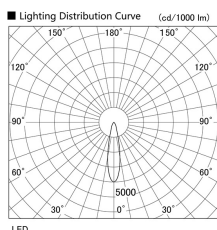

Item no. DD103-2920W9035

Series Name: Versa R-G (DD103)

DISCONTINUED

Installation	Recessed mount
Type	
Fixture wattage	30.3W
Beam angle	23 deg
Color Temp.	3500K
CRI	Ra>90
Luminous	2370 lm
Body	Die-cast aluminum alloy
Body finish	N/A
Trim finish	White
Reflector finish	N/A
IP Rate	IP20
Light source	COB module
Input Voltage	AC220~240V
Dimming Type	Non-Dimmable
Certificate	CE, CCC
Cut Hole	125mm