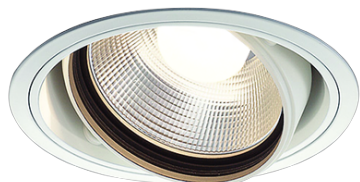

Item no. DD103-2920W9040

Series Name: Versa R-G (DD103)

DISCONTINUED

Installation	Recessed mount
Type	Versa R-G (DD103)
Fixture wattage	30.3W
Beam angle	23 deg
Color Temp.	4000K
CRI	Ra>90
Luminous	2393 lm
Body	Die-cast aluminum alloy
Body finish	N/A
Trim finish	White
Reflector finish	N/A
IP Rate	IP20
Light source	COB module
Input Voltage	AC220~240V
Dimming Type	Non-Dimmable
Certificate	CE, CCC
Cut Hole	125mm