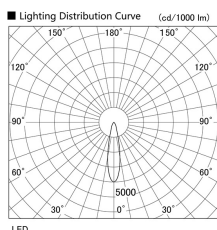

Item no. DD103-2920W9040

Series Name: Versa R-G (DD103)

**DISCONTINUED**

Installation	Recessed mount
Type	
Fixture wattage	30.3W
Beam angle	23 deg
Color Temp.	4000K
CRI	Ra>90
Luminous	2393 lm
Body	Die-cast aluminum alloy
Body finish	N/A
Trim finish	White
Reflector finish	N/A
IP Rate	IP20
Light source	COB module
Input Voltage	AC220~240V
Dimming Type	Non-Dimmable
Certificate	CE, CCC
Cut Hole	125mm