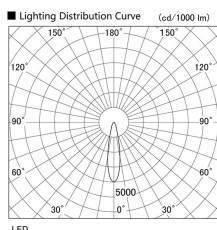

Item no. DD103-2920W9040

Series Name: Versa R-G (DD103)

DISCONTINUED

Installation	Recessed mount
Type	Versa R-G (DD103)
Fixture wattage	30.3W
Beam angle	23 deg
Color Temp.	4000K
CRI	Ra>90
Luminous	2393 lm
Body	Die-cast aluminum alloy
Body finish	N/A
Trim finish	White
Reflector finish	N/A
IP Rate	IP20
Light source	COB module
Input Voltage	AC220~240V
Dimming Type	Non-Dimmable
Certificate	CE, CCC
Cut Hole	125mm