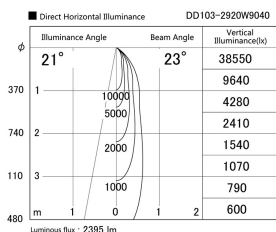

Item no. DD103-2920W9040

Series Name: Versa R-G (DD103)

DISCONTINUED

Installation	Recessed mount
Type	Versa R-G (DD103)
Fixture wattage	30.3W
Beam angle	23 deg
Color Temp.	4000K
CRI	Ra>90
Luminous	2393 lm
Body	Die-cast aluminum alloy
Body finish	N/A
Trim finish	White
Reflector finish	N/A
IP Rate	IP20
Light source	COB module
Input Voltage	AC220~240V
Dimming Type	Non-Dimmable
Certificate	CE, CCC
Cut Hole	125mm