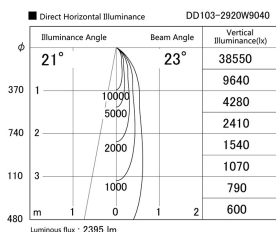

Item no. DD103-2920W9040

Series Name: Versa R-G (DD103)

**DISCONTINUED**

Installation	Recessed mount
Type	
Fixture wattage	30.3W
Beam angle	23 deg
Color Temp.	4000K
CRI	Ra>90
Luminous	2393 lm
Body	Die-cast aluminum alloy
Body finish	N/A
Trim finish	White
Reflector finish	N/A
IP Rate	IP20
Light source	COB module
Input Voltage	AC220~240V
Dimming Type	Non-Dimmable
Certificate	CE, CCC
Cut Hole	125mm