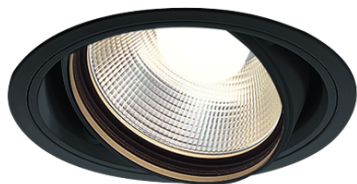

Item no. DD103-2930B8530

Series Name: Versa R-G (DD103)

DISCONTINUED

Installation	Recessed mount
Type	
Fixture wattage	30.3W
Beam angle	29 deg
Color Temp.	3000K
CRI	Ra>85
Luminous	2559 lm
Body	Die-cast aluminum alloy
Body finish	N/A
Trim finish	Black
Reflector finish	N/A
IP Rate	IP20
Light source	COB module
Input Voltage	AC220~240V
Dimming Type	Non-Dimmable
Certificate	CE, CCC
Cut Hole	125mm