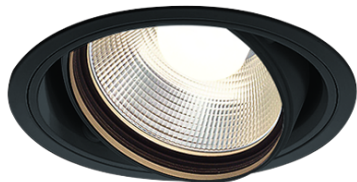

Item no. DD103-2930B8535

Series Name: Versa R-G (DD103)

DISCONTINUED

Installation	Recessed mount
Type	
Fixture wattage	30.3W
Beam angle	29 deg
Color Temp.	3500K
CRI	Ra>85
Luminous	2610 lm
Body	Die-cast aluminum alloy
Body finish	N/A
Trim finish	Black
Reflector finish	N/A
IP Rate	IP20
Light source	COB module
Input Voltage	AC220~240V
Dimming Type	Non-Dimmable
Certificate	CE, CCC
Cut Hole	125mm