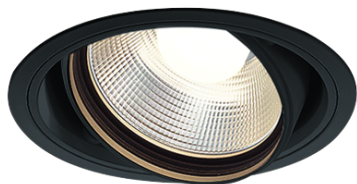

Item no. DD103-2930B8535

Series Name: Versa R-G (DD103)

DISCONTINUED

Installation	Recessed mount
Type	Versa R-G (DD103)
Fixture wattage	30.3W
Beam angle	29 deg
Color Temp.	3500K
CRI	Ra>85
Luminous	2610 lm
Body	Die-cast aluminum alloy
Body finish	N/A
Trim finish	Black
Reflector finish	N/A
IP Rate	IP20
Light source	COB module
Input Voltage	AC220~240V
Dimming Type	Non-Dimmable
Certificate	CE, CCC
Cut Hole	125mm