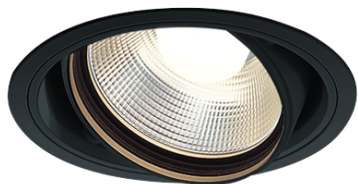

Item no. DD103-2930B8540

Series Name: Versa R-G (DD103)

DISCONTINUED

Installation	Recessed mount
Type	Versa R-G (DD103)
Fixture wattage	30.3W
Beam angle	29 deg
Color Temp.	4000K
CRI	Ra>85
Luminous	2636 lm
Body	Die-cast aluminum alloy
Body finish	N/A
Trim finish	Black
Reflector finish	N/A
IP Rate	IP20
Light source	COB module
Input Voltage	AC220~240V
Dimming Type	Non-Dimmable
Certificate	CE, CCC
Cut Hole	125mm