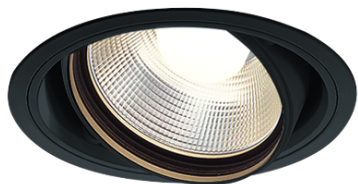

Item no. DD103-2930B9027

Series Name: Versa R-G (DD103)

DISCONTINUED

Installation	Recessed mount
Type	Versa R-G (DD103)
Fixture wattage	30.3W
Beam angle	29 deg
Color Temp.	2700K
CRI	Ra>90
Luminous	2234 lm
Body	Die-cast aluminum alloy
Body finish	N/A
Trim finish	Black
Reflector finish	N/A
IP Rate	IP20
Light source	COB module
Input Voltage	AC220~240V
Dimming Type	Non-Dimmable
Certificate	CE, CCC
Cut Hole	125mm