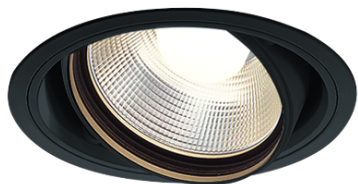

Item no. DD103-2930B9030

Series Name: Versa R-G (DD103)

DISCONTINUED

Installation	Recessed mount
Type	Versa R-G (DD103)
Fixture wattage	30.3W
Beam angle	29 deg
Color Temp.	3000K
CRI	Ra>90
Luminous	2327 lm
Body	Die-cast aluminum alloy
Body finish	N/A
Trim finish	Black
Reflector finish	N/A
IP Rate	IP20
Light source	COB module
Input Voltage	AC220~240V
Dimming Type	Non-Dimmable
Certificate	CE, CCC
Cut Hole	125mm